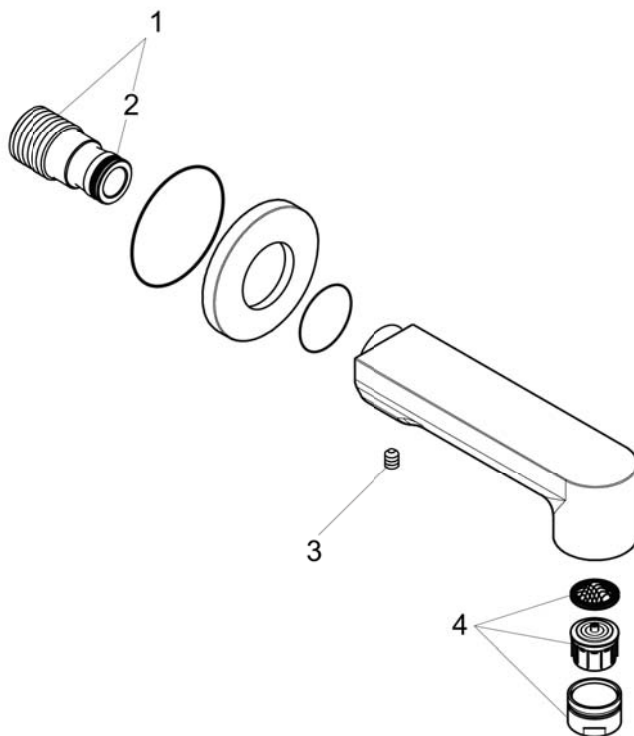

Metris S
Tub Spout
 Finishes : **chrome** Part no. : **14413001**

Description

Features

- Solid brass

Item details

Compliance

Product image

Scale drawing

Metris S
Tub Spout
Finishes : **chrome** Part no. : **14413001**

Exploded drawing

Year of production: >06/07

Metris S
Tub Spout
 Finishes : **chrome** Part no. : **14413001**

Spare parts list

Year of production: >06/07

Pos.	Description	Part no.	Price	PU
1	connecting thread	96472001	-	1
2	O-ring 16x2,5	98134000	-	1
3	hollow set screw M6x8	97810000	-	1
4	aerator cpl.	97163000	-	1