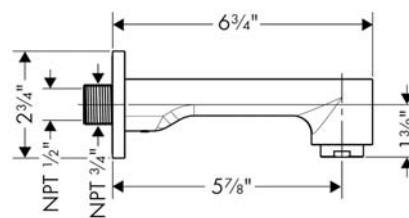

Metris S
Tub Spout
 Finishes : **chrome** Part no. : **14413001**

Description

Features

- Solid brass

Item details

Compliance

Product image

Scale drawing

Metris S
Tub Spout
Finishes : **chrome** Part no. : **14413001**

Exploded drawing

Year of production: >06/07

Metris S
Tub Spout
 Finishes : **chrome** Part no. : **14413001**

Spare parts list

Year of production: >06/07

Pos.	Description	Part no.	Price	PU
1	connecting thread	96472001	-	1
2	O-ring 16x2,5	98134000	-	1
3	hollow set screw M6x8	97810000	-	1
4	aerator cpl.	97163000	-	1