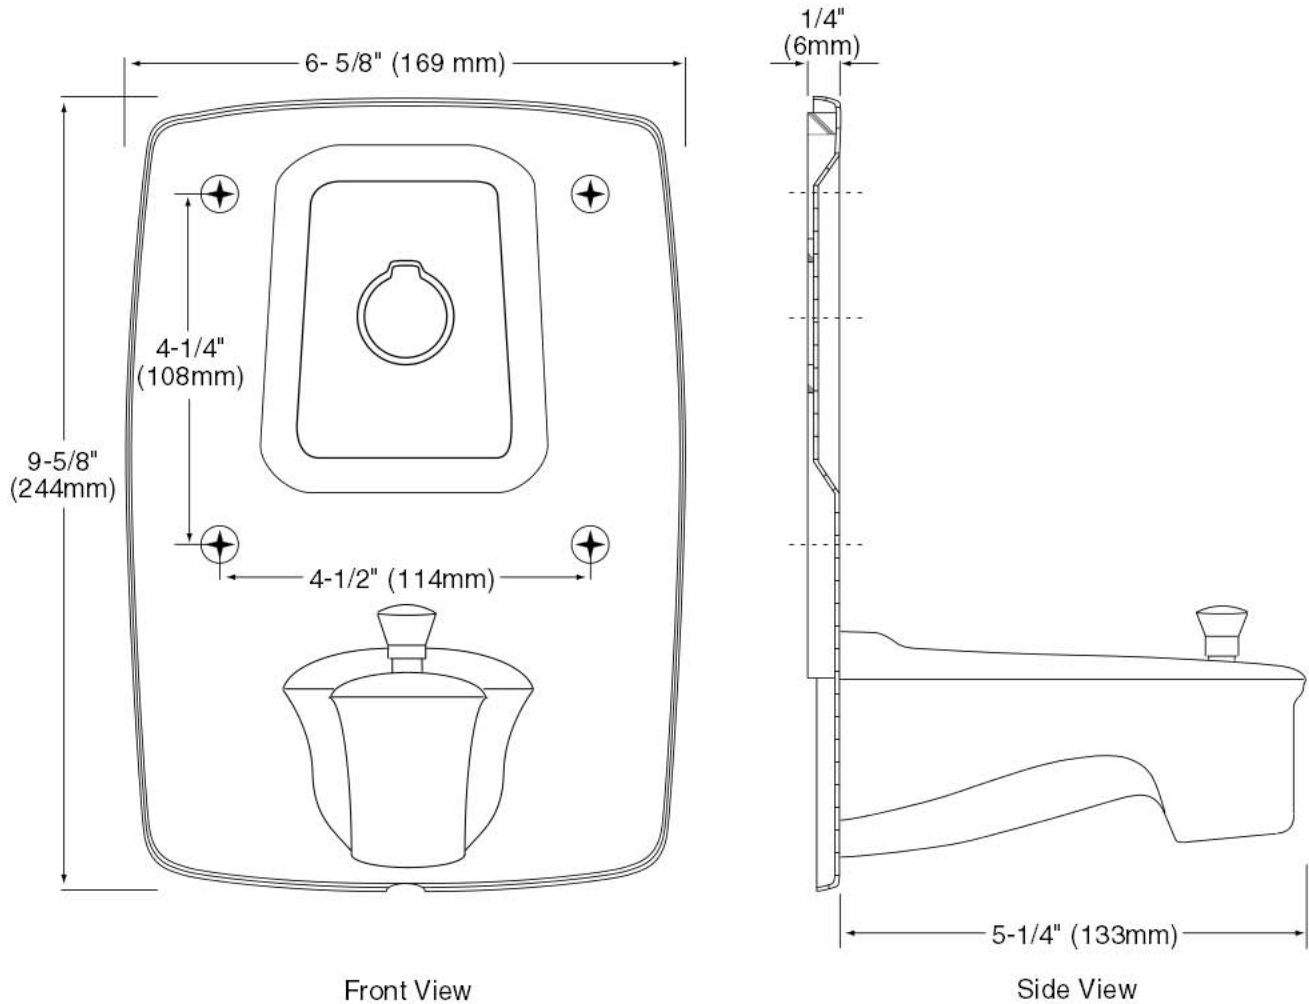

DESCRIPTION

- The cover plate is a chrome-plated metal construction.
- The diverter tub spout is 1/2" slip fit, constructed of chrome-plated ABS material.
- Designed to replace trim on old style 3700 series Moenique tub/shower units.

WARRANTY

- Warranted for one year against material or manufacturing defects.

**MOENIQUE® SERVICE KIT
TUB/SHOWER**

Model: 14292

CRITICAL DIMENSIONS

(DO NOT SCALE)