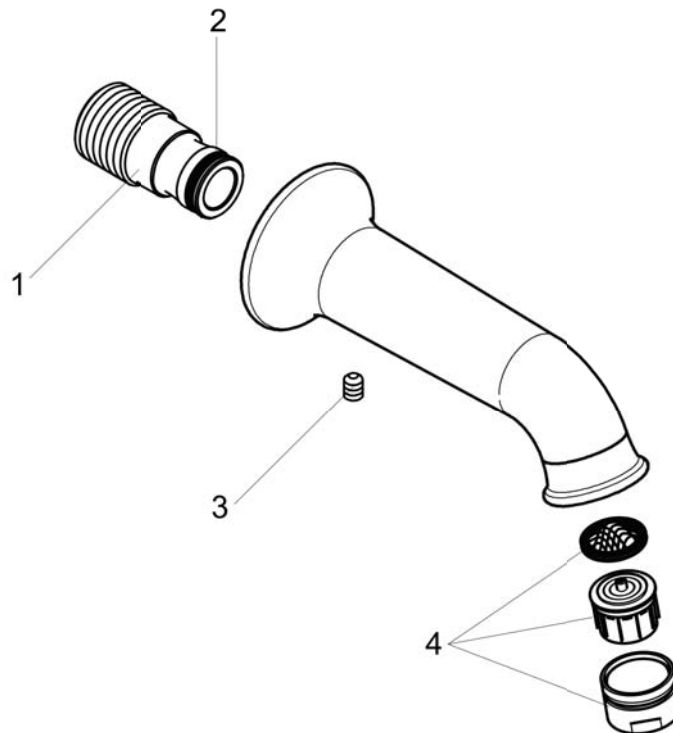

Talis C

Tub Spout

Finishes : **rubbed bronze** Part no. : **14148921**

Description

Features

- Solid brass

Item details

Compliance

Product image

Scale drawing

Talis C

Tube Spout

Finishes : rubbed bronze

Part no. : 14148921

Exploded drawing

Year of production: >08/09

Talis C

Tub Spout

Finishes : **rubbed bronze** Part no. : **14148921**

Spare parts list

Year of production: **>08/09**

Pos.	Description	Part no.	Price	PU
1	connecting thread	96472001	-	1
2	O-ring 16x2,5	98134000	-	1
3	hollow set screw M6x8	97810000	-	1
4	aerator M24x1 (25 l/min)	13914920	-	1