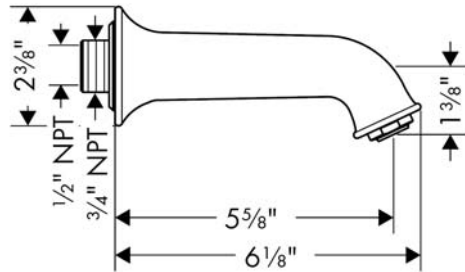

Talis C

Tub Spout

Finishes : **rubbed bronze** Part no. : **14148921**

Description

Features

- Solid brass

Item details

Compliance

Product image

Scale drawing

Talis C

Tube Spout

Finishes : rubbed bronze

Part no. : 14148921

Exploded drawing

Year of production: >08/09

Talis C

Tub Spout

Finishes : **rubbed bronze** Part no. : **14148921**

Spare parts list

Year of production: **>08/09**

Pos.	Description	Part no.	Price	PU
1	connecting thread	96472001	-	1
2	O-ring 16x2,5	98134000	-	1
3	hollow set screw M6x8	97810000	-	1
4	aerator M24x1 (25 l/min)	13914920	-	1