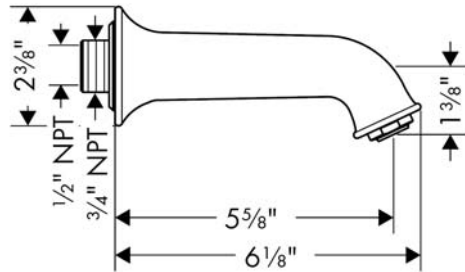

Talis C

Tub Spout

Finishes : **chrome** Part no. : **14148001**

Description

Features

- Solid brass

Item details

Compliance

Product image

Scale drawing

Talis C
Tube Spout
Finishes : **chrome** Part no. : **14148001**

Exploded drawing

Year of production: >04/09

Talis C

Tub Spout

Finishes : **chrome** Part no. : **14148001**

Spare parts list

Year of production: >04/09

Pos.	Description	Part no.	Price	PU
1	connecting thread	96472001	-	1
2	O-ring 16x2,5	98134000	-	1
3	hollow set screw M6x8	97810000	-	1
4	aerator M24x1 (25 l/min)	13914000	-	1