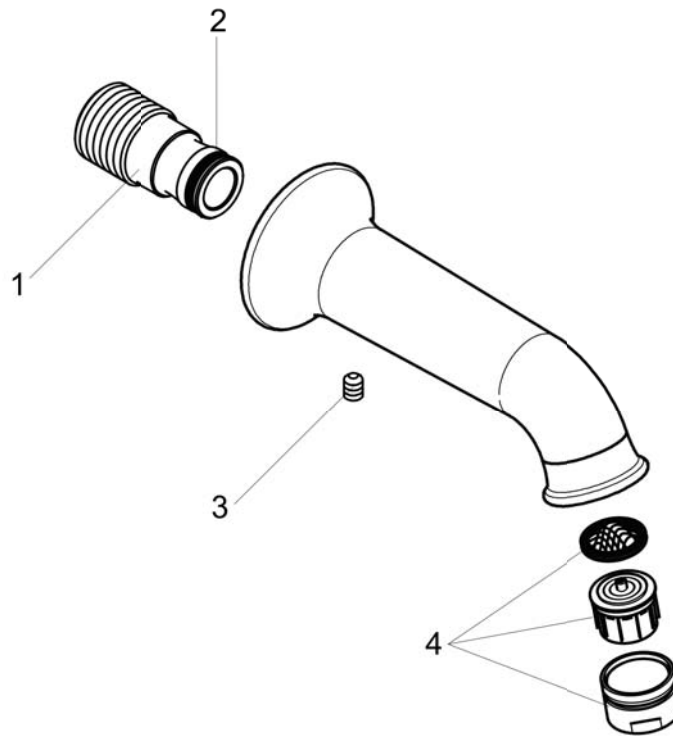

Talis C

Tub Spout

Finishes : **chrome** Part no. : **14148001**

Description

Features

- Solid brass

Item details

Compliance

Product image

Scale drawing

Talis C
Tube Spout
Finishes : **chrome** Part no. : **14148001**

Exploded drawing

Year of production: >04/09

Talis C

Tub Spout

Finishes : **chrome** Part no. : **14148001**

Spare parts list

Year of production: >04/09

Pos.	Description	Part no.	Price	PU
1	connecting thread	96472001	-	1
2	O-ring 16x2,5	98134000	-	1
3	hollow set screw M6x8	97810000	-	1
4	aerator M24x1 (25 l/min)	13914000	-	1