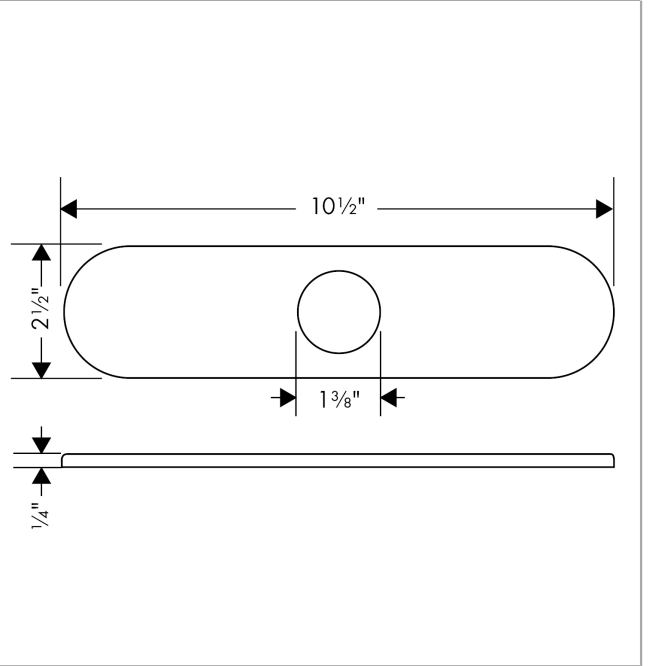

Base Plate for Single-Hole Kitchen Faucets, 10"
 Finishes : **steel optic** Part no. : **14019861**

Description

Item details

List Price

Product image

Scale drawing

Base Plate for Single-Hole Kitchen Faucets, 10"
 Finishes : **steel optic** Part no. : **14019861**

Exploded drawing

Year of production: >03/10

Base Plate for Single-Hole Kitchen Faucets, 10"
 Finishes : **steel optic** Part no. : **14019861**

Spare parts list

Year of production: >**03/10**

Pos.	Description	Part no.	Price	PU
1	fixing set	88508000	-	1