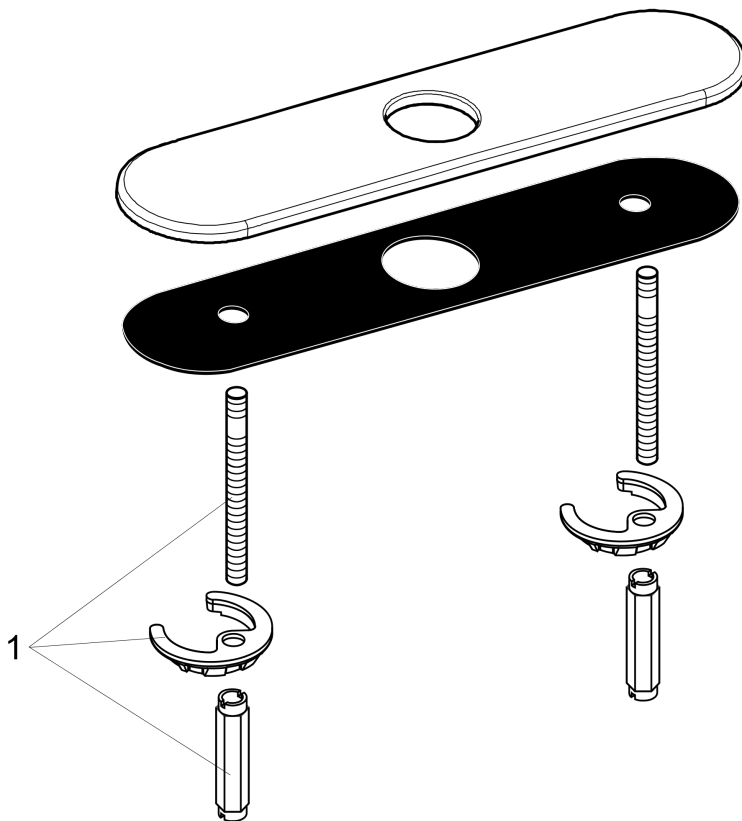

Base Plate for Single-Hole Kitchen Faucets, 10"
 Finishes : **steel optic** Part no. : **14019861**

Description

Item details

List Price

Product image

Scale drawing

Base Plate for Single-Hole Kitchen Faucets, 10"
 Finishes : **steel optic** Part no. : **14019861**

Exploded drawing

Year of production: >03/10

Base Plate for Single-Hole Kitchen Faucets, 10"
 Finishes : **steel optic** Part no. : **14019861**

Spare parts list

Year of production: >**03/10**

Pos.	Description	Part no.	Price	PU
1	fixing set	88508000	-	1