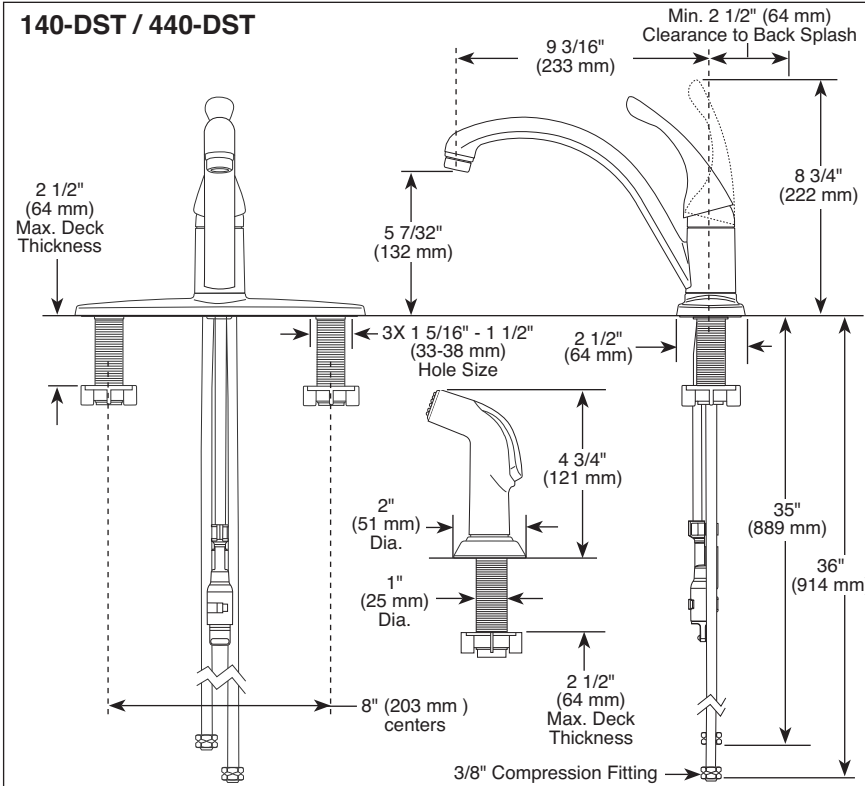

Submitted Model No.:

Specific Features:

▲ Designate Proper Finish Suffix
Delta reserves the right (1) to make changes in specifications and materials, and (2) to change or discontinue models, both without notice or obligation. Dimensions are for reference only. See current full-line price book or www.deltafaucet.com for finish options and product availability.
DSP-K-140-DST Rev. F

KITCHEN FAUCETS

- Collins™ Series
- Single Handle Deck Mount
- 3 and 4 Hole Sink Applications
- DIAMOND Seal® Technology
- Integrated Supply Tubes

STANDARD SPECIFICATIONS:

- 9 3/16" (233 mm) long spout swings 180°.
- Lever handle shall return to neutral position when faucet is turned off.
- Control mechanism shall be the diamond coated ceramic cartridge.
- Red/blue graphics on handle button to indicate hot/cold temperature
- Models 340 and 440 series with spray attachment have anti-siphon device as integral part of faucet.
- Vegetable sprayer hose with matching finish sprayhead on models 340 and 440 series - 45" (1143mm) long hose.
- 3/8" O.D. straight, staggered pex supply tubes- 35" (889 mm) and 36" (914 mm) long.
- Standard 3/8" (10 mm) compression gasket fittings.