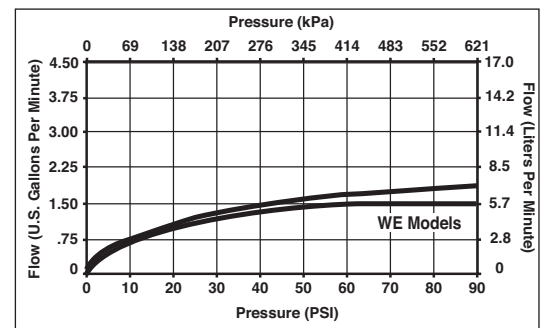

55 E. 111th Street, Indianapolis, Indiana 46280
350 South Edgeware Road, St. Thomas, ON N5P 4L1
© 2013 Masco Corporation of Indiana