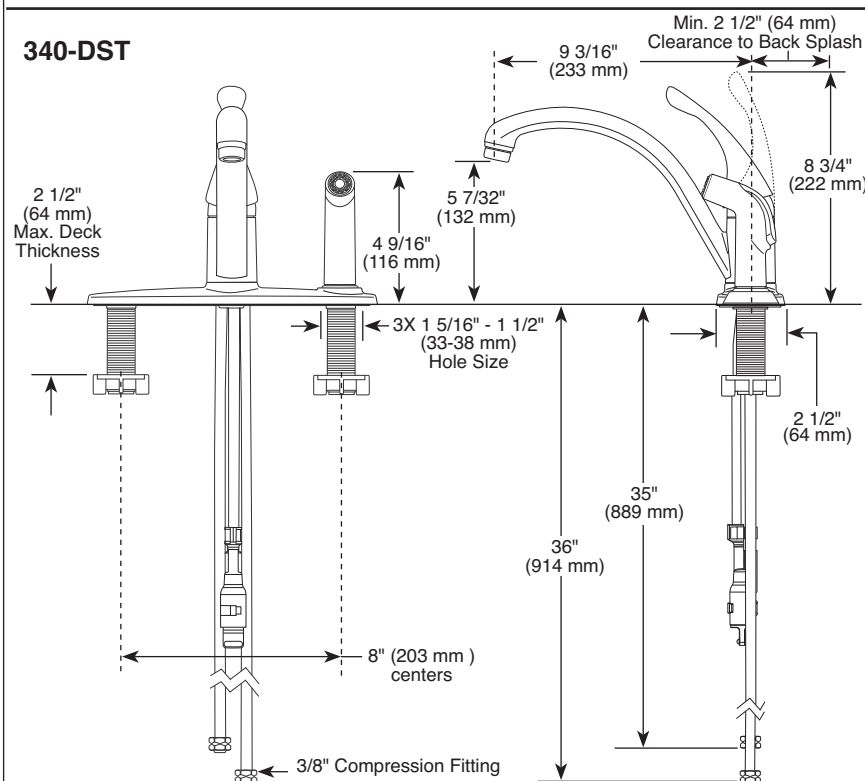

Submitted Model No.:

Specific Features:

▲ Designate Proper Finish Suffix
Delta reserves the right (1) to make changes in specifications and materials, and (2) to change or discontinue models, both without notice or obligation. Dimensions are for reference only. See current full-line price book or www.deltafaucet.com for finish options and product availability.
DSP-K-140-DST Rev. F

KITCHEN FAUCETS

- Collins™ Series
- Single Handle Deck Mount
- 3 and 4 Hole Sink Applications
- DIAMOND Seal® Technology
- Integrated Supply Tubes

STANDARD SPECIFICATIONS:

- 9 3/16" (233 mm) long spout swings 180°.
- Lever handle shall return to neutral position when faucet is turned off.
- Control mechanism shall be the diamond coated ceramic cartridge.
- Red/blue graphics on handle button to indicate hot/cold temperature
- Models 340 and 440 series with spray attachment have anti-siphon device as integral part of faucet.
- Vegetable sprayer hose with matching finish sprayhead on models 340 and 440 series - 45" (1143mm) long hose.
- 3/8" O.D. straight, staggered pex supply tubes- 35" (889 mm) and 36" (914 mm) long.
- Standard 3/8" (10 mm) compression gasket fittings.