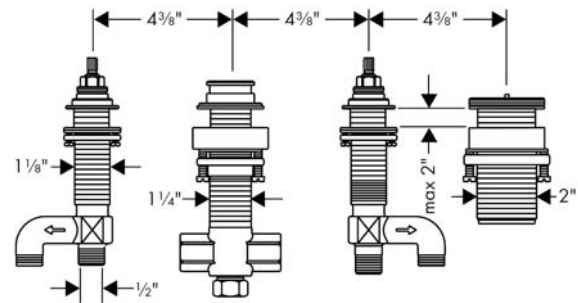

### Features

- 1/2" NPT
- 90° ceramic valves

## Item details

## Scale drawing

**Rough, 4-Hole Roman Tub Set**  
Finishes : n.a. Part no. : 13444181

## Exploded drawing

Year of production: >06/04

**Rough, 4-Hole Roman Tub Set**  
 Finishes : n.a. Part no. : 13444181