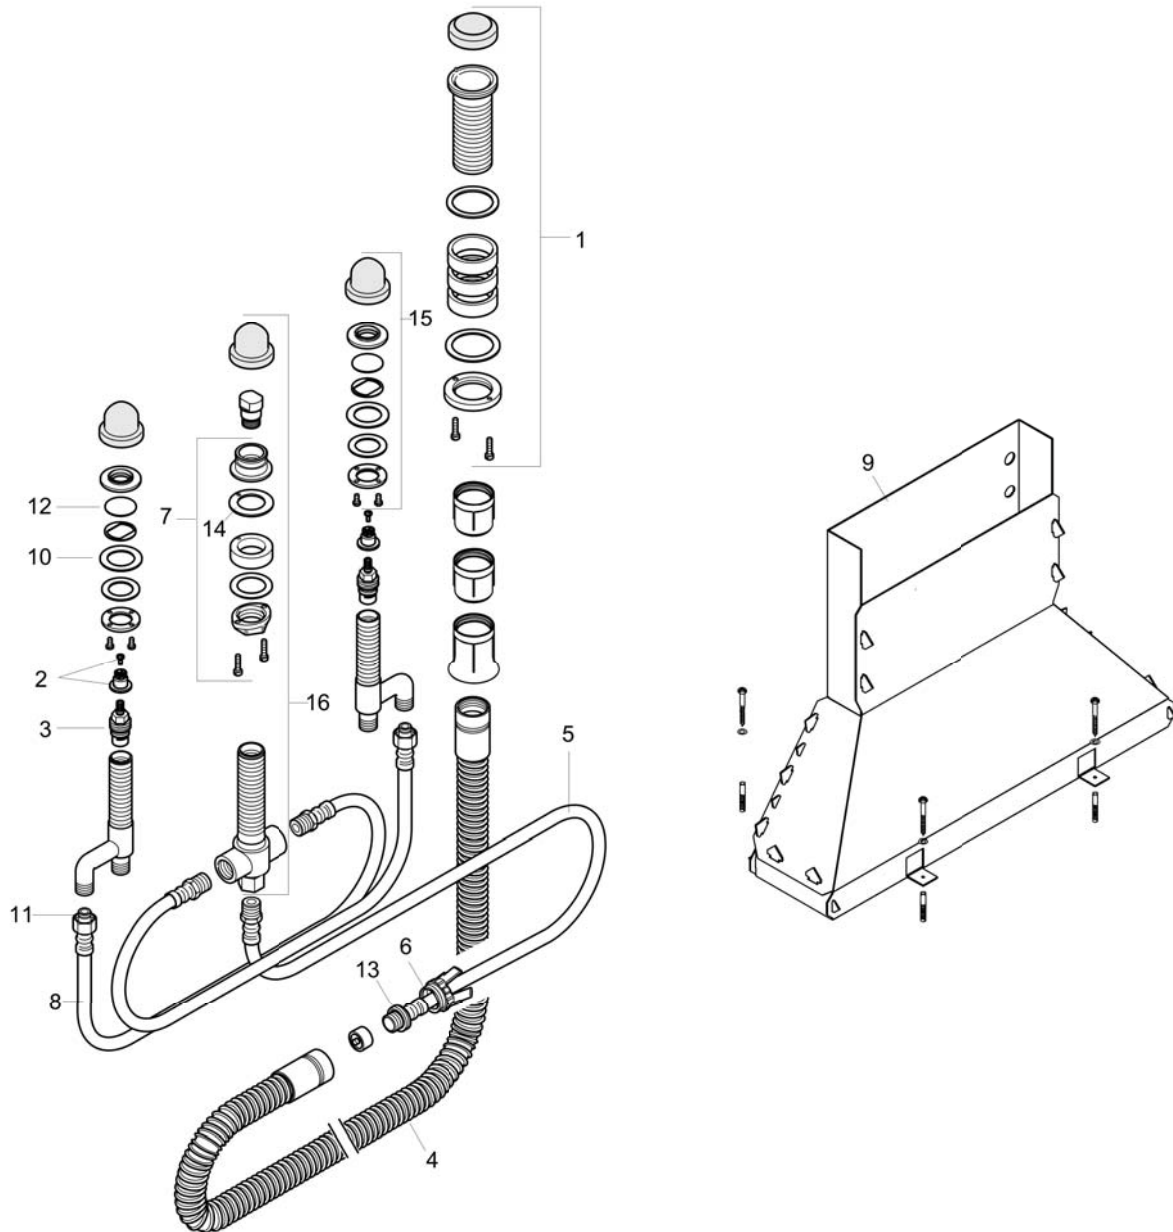

## Product image

## Scale drawing

**Rough, 4-Hole Roman Tub Set**  
Finishes : n.a. Part no. : 13444181

## Exploded drawing

Year of production: >06/04

**Rough, 4-Hole Roman Tub Set**  
 Finishes : n.a. Part no. : 13444181

## Spare parts list

Year of production: >06/04

Pos.	Description	Part no.	Price	PU
1	fixing set for Secuflex	96072000	-	1
2	handle fixing set	94184000	-	1
3	shut off unit right closing	94009000	-	1
4	Secuflex hose 2,25 m	94108000	-	1
5	pressure hose	94174000	-	1
6	expended nut for Secuflex	96074000	-	1
7	fixing set for 4 hole bath mixer spout	96080000	-	1
8	pressure hose	96565000	-	1
9	Secuflexbox	28389000	-	1
10	lever collar	97548000	-	1
11	O-ring 11x2	98127000	-	1
12	O-ring 40x3	92634000	-	1
13	O-ring 27x2,5	98149000	-	1
14	seal	92582000	-	1
15	fixing set for shut off unit	96078000	-	1
16	selector housing	96125000	-	1