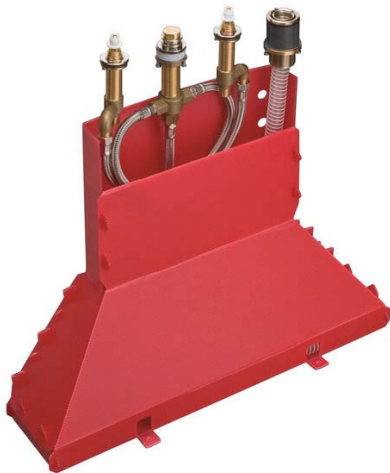

**Rough, 4-Hole Roman Tub Set**  
Finishes : n.a. Part no. : 13444181

### Features

- 1/2" NPT
- 90° ceramic valves

## Scale drawing

**Rough, 4-Hole Roman Tub Set**  
Finishes : n.a. Part no. : 13444181

## Exploded drawing

Year of production: >06/04

**Rough, 4-Hole Roman Tub Set**  
 Finishes : n.a. Part no. : 13444181