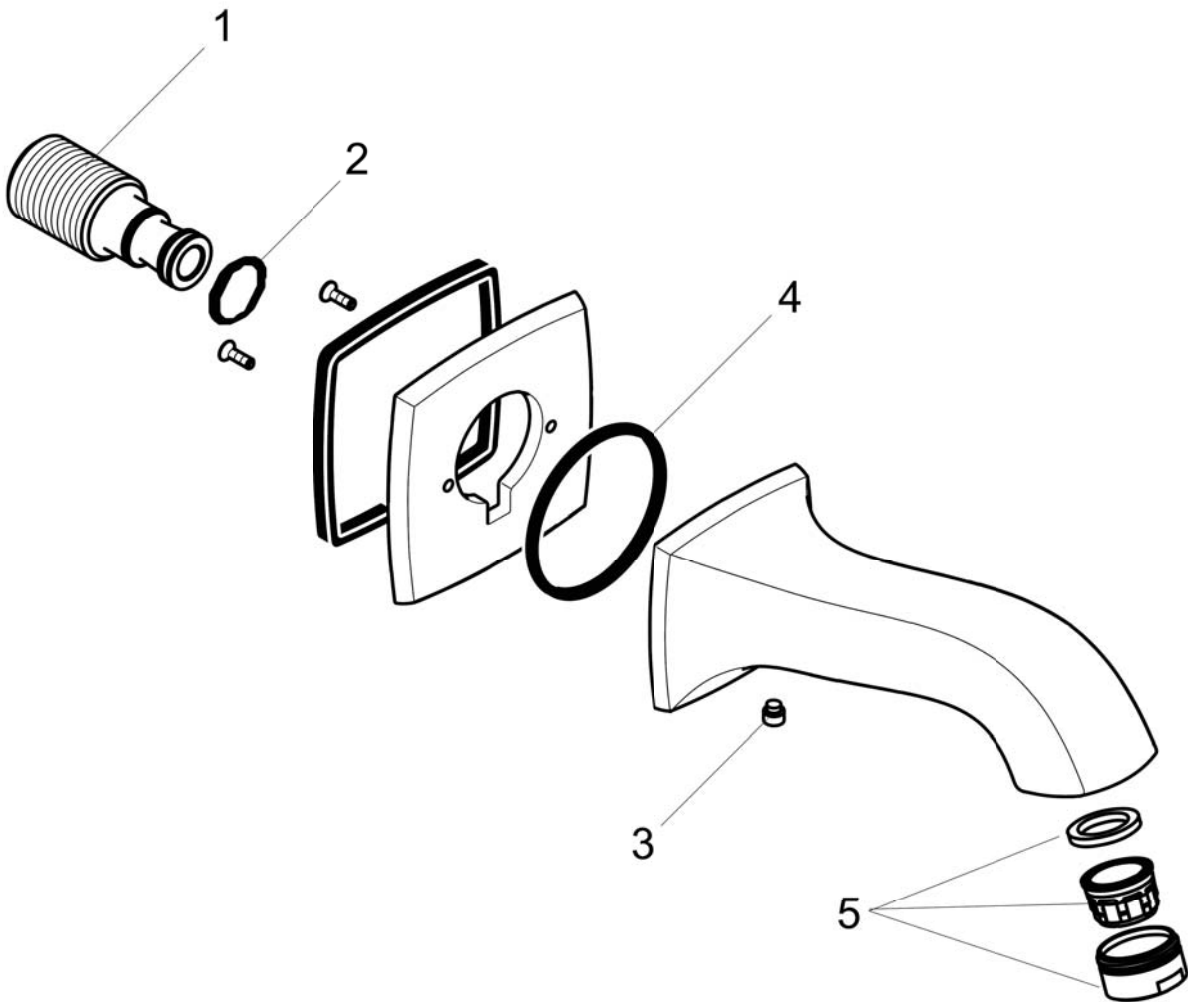

**Metropol Classic**

**Tub Spout**

Finishes : **brushed nickel** Part no. : **13425821**

**Description**

**Features**

- Solid brass

**Item details**

**Compliance**

**Product image**

**Scale drawing**

**Metropol Classic  
Tub Spout**

Finishes : brushed nickel    Part no. : 13425821

**Exploded drawing**

Year of production: >01/18

**Metropol Classic**

**Tub Spout**

Finishes : **brushed nickel** Part no. : **13425821**

**Spare parts list**

Year of production: >01/18

Pos.	Description	Part no.	Price	PU
1	connecting thread	95658001	-	1
2	O-ring 13x2	98128000	-	1
3	hollow set screw M6x6	97660000	-	1
4	O-ring 48x5	98174000	-	1
5	aerator M24x1 (30 l/min)	96512820	-	1