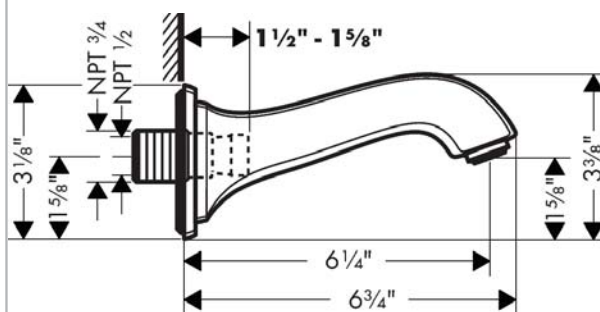

**Metropol Classic**

**Tub Spout**

Finishes : **brushed nickel** Part no. : **13425821**

**Description**

**Features**

- Solid brass

**Item details**

**Compliance**

**Product image**

**Scale drawing**

**Metropol Classic  
Tub Spout**

Finishes : brushed nickel    Part no. : 13425821

**Exploded drawing**

Year of production: >01/18

**Metropol Classic**

**Tub Spout**

Finishes : **brushed nickel** Part no. : **13425821**

**Spare parts list**

Year of production: >01/18

Pos.	Description	Part no.	Price	PU
1	connecting thread	95658001	-	1
2	O-ring 13x2	98128000	-	1
3	hollow set screw M6x6	97660000	-	1
4	O-ring 48x5	98174000	-	1
5	aerator M24x1 (30 l/min)	96512820	-	1