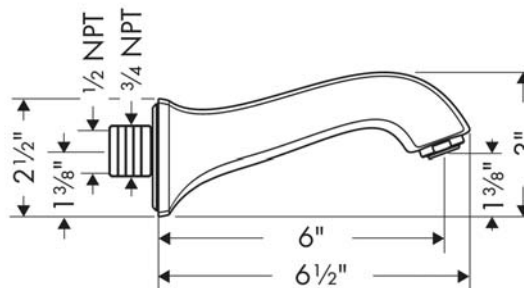

Metris C
Tub Spout
 Finishes : **rubbed bronze** Part no. : **13413921**

Description

Features

- Solid brass

Item details

Compliance

Product image

Scale drawing

Metris C
Tub Spout
Finishes : **rubbed bronze** Part no. : **13413921**

Exploded drawing

Year of production: >04/09

Metris C
Tub Spout
 Finishes : **rubbed bronze** Part no. : **13413921**

Spare parts list

Year of production: >04/09

Pos.	Description	Part no.	Price	PU
1	connecting thread	95658001	-	1
2	O-ring 13x2	98128000	-	1
3	seal	97530000	-	1
4	hollow set screw M6x8	97810000	-	1
a	aerator M24x1 (25 l/min)	13914920	-	1