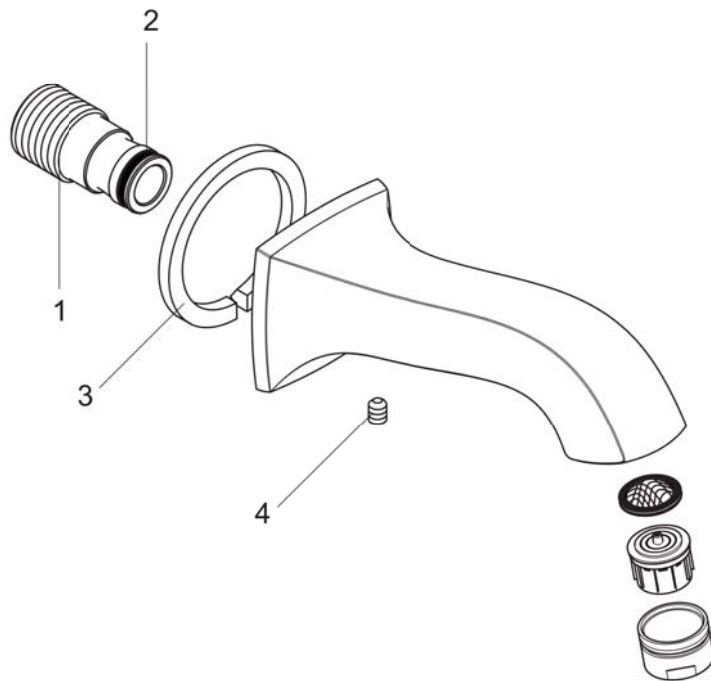

Metris C
Tub Spout
 Finishes : **rubbed bronze** Part no. : **13413921**

Description

Features

- Solid brass

Item details

Compliance

Product image

Scale drawing

Metris C
Tub Spout
Finishes : **rubbed bronze** Part no. : **13413921**

Exploded drawing

Year of production: >04/09

Metris C
Tub Spout
 Finishes : **rubbed bronze** Part no. : **13413921**

Spare parts list

Year of production: >04/09

Pos.	Description	Part no.	Price	PU
1	connecting thread	95658001	-	1
2	O-ring 13x2	98128000	-	1
3	seal	97530000	-	1
4	hollow set screw M6x8	97810000	-	1
a	aerator M24x1 (25 l/min)	13914920	-	1