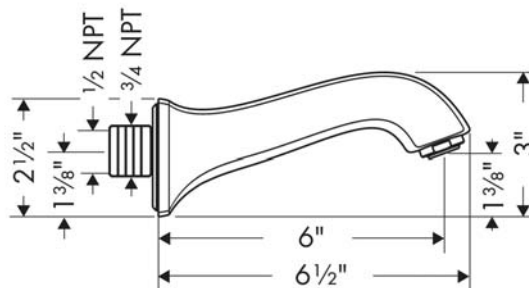

Metris C
Tube Spout
 Finishes : **chrome** Part no. : **13413001**

Description

Features

- Solid brass

Item details

Compliance

Product image

Scale drawing

Metris C
Tub Spout
Finishes : **chrome** Part no. : **13413001**

Exploded drawing

Year of production: >04/09

Metris C
Tub Spout
 Finishes : **chrome** Part no. : **13413001**

Spare parts list

Year of production: >04/09

Pos.	Description	Part no.	Price	PU
1	connecting thread	95658001	-	1
2	O-ring 13x2	98128000	-	1
3	seal	97530000	-	1
4	hollow set screw M6x8	97810000	-	1
a	aerator M24x1 (25 l/min)	13914000	-	1