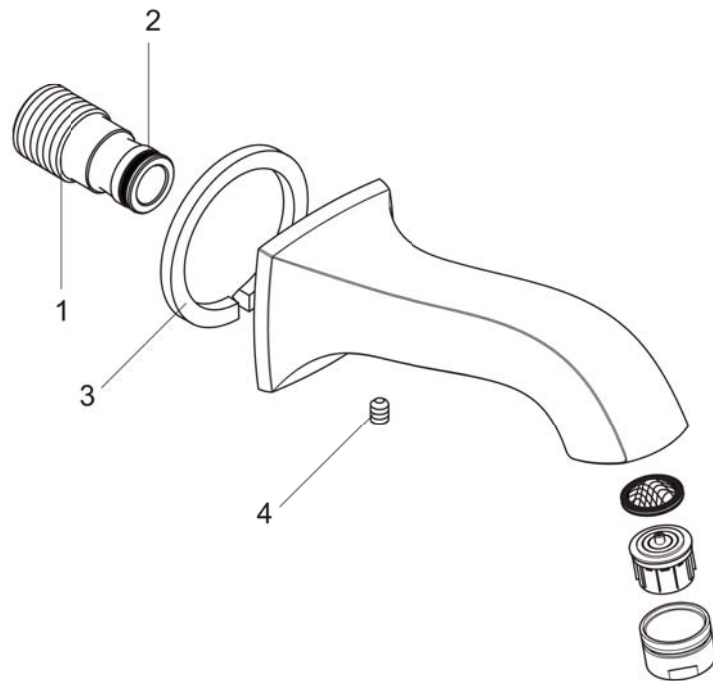

Metris C
Tube Spout
 Finishes : **chrome** Part no. : **13413001**

Description

Features

- Solid brass

Item details

Compliance

Product image

Scale drawing

Metris C
Tub Spout
Finishes : **chrome** Part no. : **13413001**

Exploded drawing

Year of production: >04/09

Metris C
Tub Spout
 Finishes : **chrome** Part no. : **13413001**

Spare parts list

Year of production: >04/09

Pos.	Description	Part no.	Price	PU
1	connecting thread	95658001	-	1
2	O-ring 13x2	98128000	-	1
3	seal	97530000	-	1
4	hollow set screw M6x8	97810000	-	1
a	aerator M24x1 (25 l/min)	13914000	-	1