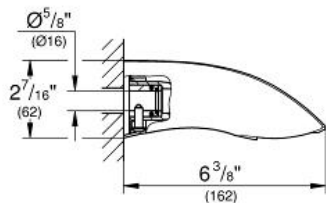

EUROSMART
Tub Spout
MODEL # 13354EN2

Pure Freude
an Wasser

Product Description:
EUROSMART
Tub Spout

Standard Specification:

- SlipFit installation
- GROHE StarLight finish

Applicable Codes & Standards:

- Energy Policy Act of 1992
- ASME A112.18.1/CSA B125.1