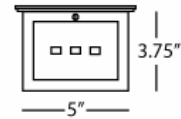

BRADLEY

C1334

Medium Wall Sconce

3-60W Max.

Bulb Type: B11 Torpedo

Direct Wire Only

Polished Chrome Finish

White Glass Shade

ADA Compliant

FINISH OPTIONS:

S1334 - Polished Nickel

Z1334 - Deep Patina Bronze