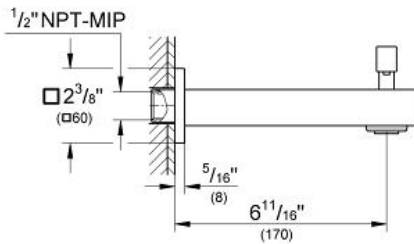

EUROCUBE  
Tub Spout  
MODEL # 13307000

Pure Freude  
an Wasser

ADA

**Product Description:**  
EUROCUBE  
Tub Spout

**Standard Specification:**

- Wall mount
- GROHE StarLight chrome finish
- Flow control
- Automatic diverter: bath/shower
- 1/2" NPT Female thread
- 6 11/16" (170 mm) spout reach
- Max FLOW Rate 6.9 gpm at 45 psi (26.1 L/min), 2.5 gpm (9.5 L/min) for Shower Hand