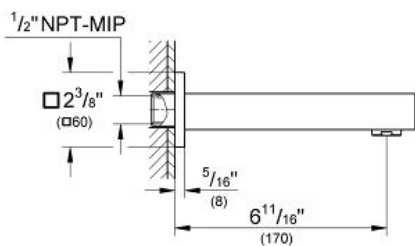

EUROCUBE  
Tub Spout  
MODEL # 13305000

Pure Freude  
an Wasser

**Product Description:**  
EUROCUBE  
Tub Spout

**Standard Specification:**

- Wall mount
- GROHE StarLight chrome finish
- Flow control
- 1/2" NPT Female thread
- 6 11/16" (170 mm) spout reach

**Applicable Codes & Standards:**

- Energy Policy Act of 1992
- ASME A112.18.1/CSA B125.1
- US Federal and State material regulations

**Color:**

- 13305000 StarLight Chrome