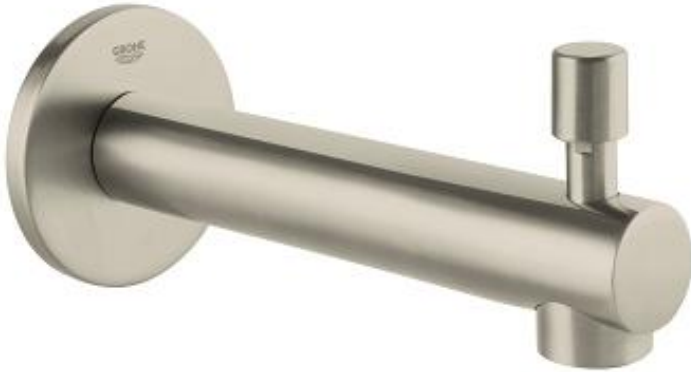

CONCETTO
Tub Spout
MODEL # 13275EN1

Pure Freude
an Wasser

GROHE

ADA

C

Product Description:
CONCETTO
Tub Spout

Standard Specification:

- Wall mount
- GROHE StarLight finish
- Flow control
- Automatic diverter: bath/shower
- 1/2" (13 mm) NPT Male Threads
- 6 11/16" (170 mm) spout reach

Applicable Codes & Standards:

- Energy Policy Act of 1992
- ASME A112.18.1/CSA B125.1
- ICC/ANSI A117.1

Color:

- 13275EN1 Brushed Nickel