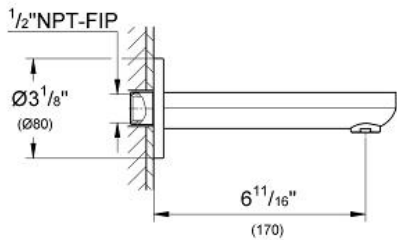

Tub Spout  
MODEL # 13272000

Pure Freude  
an Wasser

GROHE

**Product Description:**

**Tub Spout**

**Standard Specification:**

- Wall mount
- GROHE StarLight chrome finish
- Flow control
- 1/2" (13 mm) NPT Male Threads