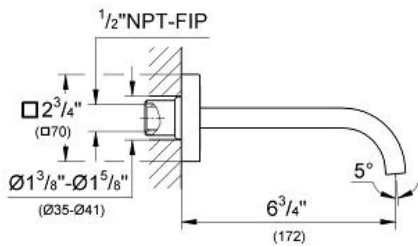

ALLURE  
Tub Spout  
MODEL # 13265000

Pure Freude  
an Wasser

**Product Description:**  
ALLURE  
Tub Spout

- Standard Specification:**
- Wall mount
  - 6 3/4" spout reach
  - Flow control
  - GROHE StarLight chrome finish

- Applicable Codes & Standards:**
- Energy Policy Act of 1992
  - ASME A112.18.1/CSA B125.1

**Color:**  
□ 13265000 StarLight Chrome