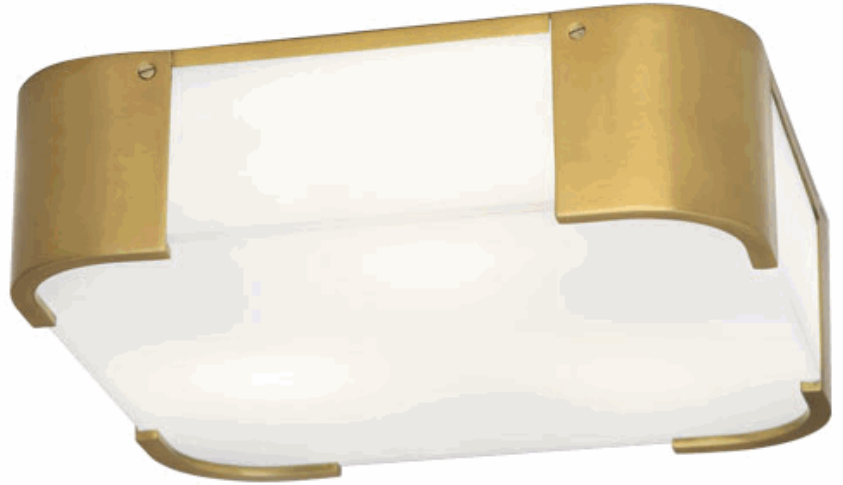

**BRYCE**

**1319**

**Flush Mount**

**3-60W Max.**

**Bulb Type: B, Medium Base**

**Direct Wire**

**Antique Brass Finish**

**White Glass Shade**

**FINISH OPTIONS:**

**B1319 - Brushed Nickel**

**C1319 - Polished Chrome**

**S1319 - Polished Nickel**

**Z1319 - Deep Patina Bronze**

**\* U.L. Rated for Damp Conditions**

**\* Ships Within 5 Business Days**