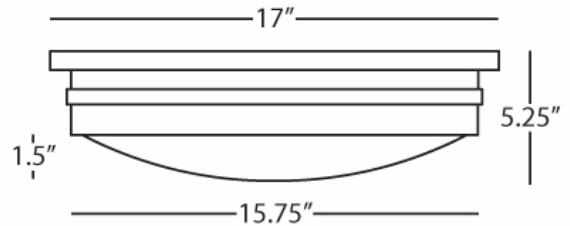

RODERICK

S1317

17" Dia Flush Mount

3-60W Max.

Bulb Type: B11 Torpedo

Direct Wire Only

Polished Nickel over Metal

White Frosted Glass Shade

FINISH OPTIONS:

B1317 - Antique Silver

C1317 - Polished Chrome

Z1317 - Deep Patina Bronze