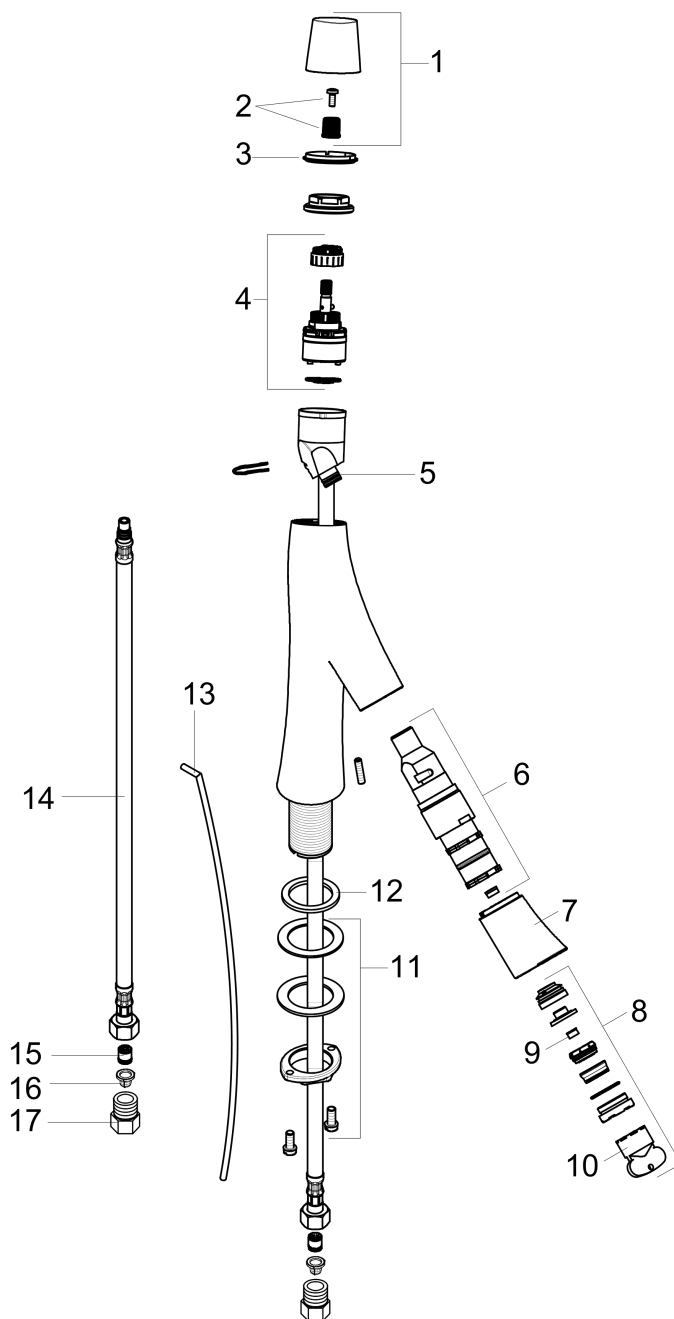

AXOR Starck Organic
AXOR Starck Organic 2-Handle Single-Hole Faucet, Small, 1.2 GPM
 Finishes : **chrome** Part no. : **12014001**

Description

Features

- Shower spray pattern
- Flow: 0.90 GPM
- Flow boost setting: 1.2 GPM (4.5 L/Min)
- Ceramic cartridge for volume control
- Ceramic cartridge for temperature control
- Separate controls for temperature and volume
- Includes pop-up drain

Item details

List Price

Technology

Compliance

Product image

Scale drawing

AXOR Starck Organic
AXOR Starck Organic 2-Handle Single-Hole Faucet, Small, 1.2 GPM
Finishes : **chrome** Part no. : **12014001**

Exploded drawing

Year of production: >07/16

AXOR Starck Organic
AXOR Starck Organic 2-Handle Single-Hole Faucet, Small, 1.2 GPM
 Finishes : **chrome** Part no. : **12014001**

Spare parts list

Year of production: >07/16

Pos.	Description	Part no.	Price	PU
1	handle	98296000	-	1
2	handle fixing set	98932000	-	1
3	color-ring cold / hot water	98304000	-	1
4	cartridge, assy	98303000	-	1
5	O-ring 11x1,5	98385000	-	1
6	shut off cartridge	98302000	-	1
7	spout cpl.	98297000	-	1
8	spray former	98299000	-	1
9	flow limiter (4 l/min)	92491000	-	1
10	special tool	95158000	-	1
11	flat seal	98749000	-	1
12	fixing set (Ø 32)	13961000	-	1
13	pull rod	97158000	-	1
14	connection hose 600 mm M8x0,75 G3/8	95664000	-	1
15	non return valve DW 10	96456000	-	1
16	filter packing	95291000	-	1
17	adapter for connection hose	88802000	-	1
a	pop up waste	88509000	-	1