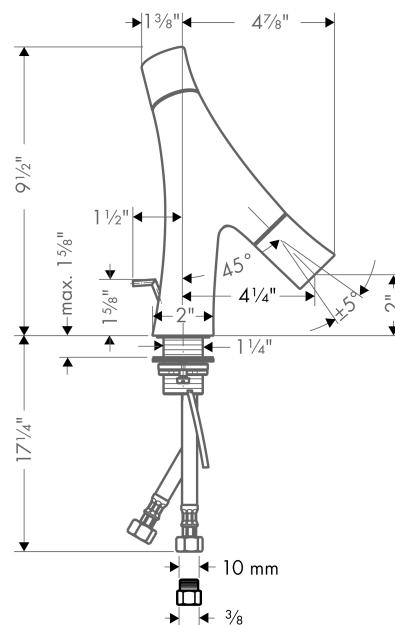

AXOR Starck Organic
AXOR Starck Organic 2-Handle Single-Hole Faucet, Small, 1.2 GPM
 Finishes : **chrome** Part no. : **12014001**

Description

Features

- Shower spray pattern
- Flow: 0.90 GPM
- Flow boost setting: 1.2 GPM (4.5 L/Min)
- Ceramic cartridge for volume control
- Ceramic cartridge for temperature control
- Separate controls for temperature and volume
- Includes pop-up drain

Item details

List Price

Technology

Compliance

Product image

Scale drawing

AXOR Starck Organic
AXOR Starck Organic 2-Handle Single-Hole Faucet, Small, 1.2 GPM
Finishes : **chrome** Part no. : **12014001**

Exploded drawing

Year of production: >07/16

AXOR Starck Organic
AXOR Starck Organic 2-Handle Single-Hole Faucet, Small, 1.2 GPM
 Finishes : **chrome** Part no. : **12014001**

Spare parts list

Year of production: >07/16

Pos.	Description	Part no.	Price	PU
1	handle	98296000	-	1
2	handle fixing set	98932000	-	1
3	color-ring cold / hot water	98304000	-	1
4	cartridge, assy	98303000	-	1
5	O-ring 11x1,5	98385000	-	1
6	shut off cartridge	98302000	-	1
7	spout cpl.	98297000	-	1
8	spray former	98299000	-	1
9	flow limiter (4 l/min)	92491000	-	1
10	special tool	95158000	-	1
11	flat seal	98749000	-	1
12	fixing set (Ø 32)	13961000	-	1
13	pull rod	97158000	-	1
14	connection hose 600 mm M8x0,75 G3/8	95664000	-	1
15	non return valve DW 10	96456000	-	1
16	filter packing	95291000	-	1
17	adapter for connection hose	88802000	-	1
a	pop up waste	88509000	-	1