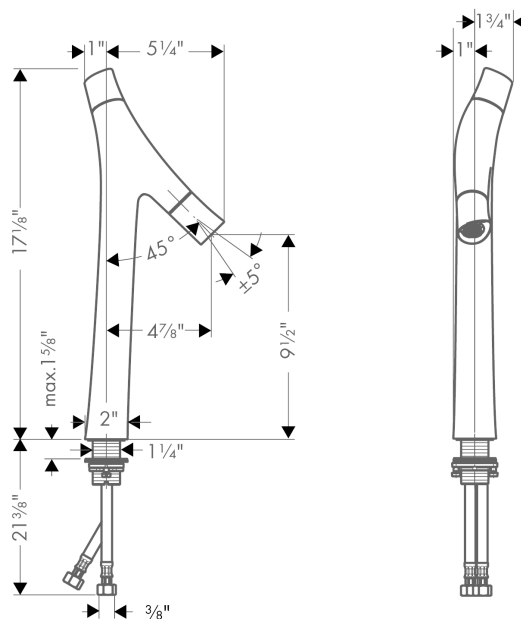

### Features

- Shower spray pattern
- Flow: 0.90 GPM
- Flow boost setting: 1.2 GPM (4.5 L/Min)
- Ceramic cartridge for volume control
- Ceramic cartridge for temperature control
- Separate controls for temperature and volume

## Technology

## Scale drawing

**AXOR Starck Organic**

**AXOR Starck Organic 2-Handle Single-Hole Faucet without Pop-Up, Tall, 1.2 GPM**

Finishes : **chrome**    Part no. : **12013001**

Year of production: &gt;07/16

Pos.	Description	Part no.	Price	PU
1	handle	98296000	-	1
2	handle fixing set	98932000	-	1
3	color-ring cold / hot water	98304000	-	1
4	cartridge, assy	98303000	-	1
5	O-ring 11x1,5	98385000	-	1
6	shut off cartridge	98301000	-	1
7	spout cpl.	98297000	-	1
8	spray former	98299000	-	1
9	flow limiter (4 l/min)	92491000	-	1
10	special tool	95158000	-	1
11	fixing set (Ø 32)	13961000	-	1
12	flat seal	98749000	-	1
13	connection hose 900 mm M8x0,75 G3/8	95372000	-	1
14	non return valve DW 10	96456000	-	1
15	filter packing	95291000	-	1
16	adapter for connection hose	88802000	-	1