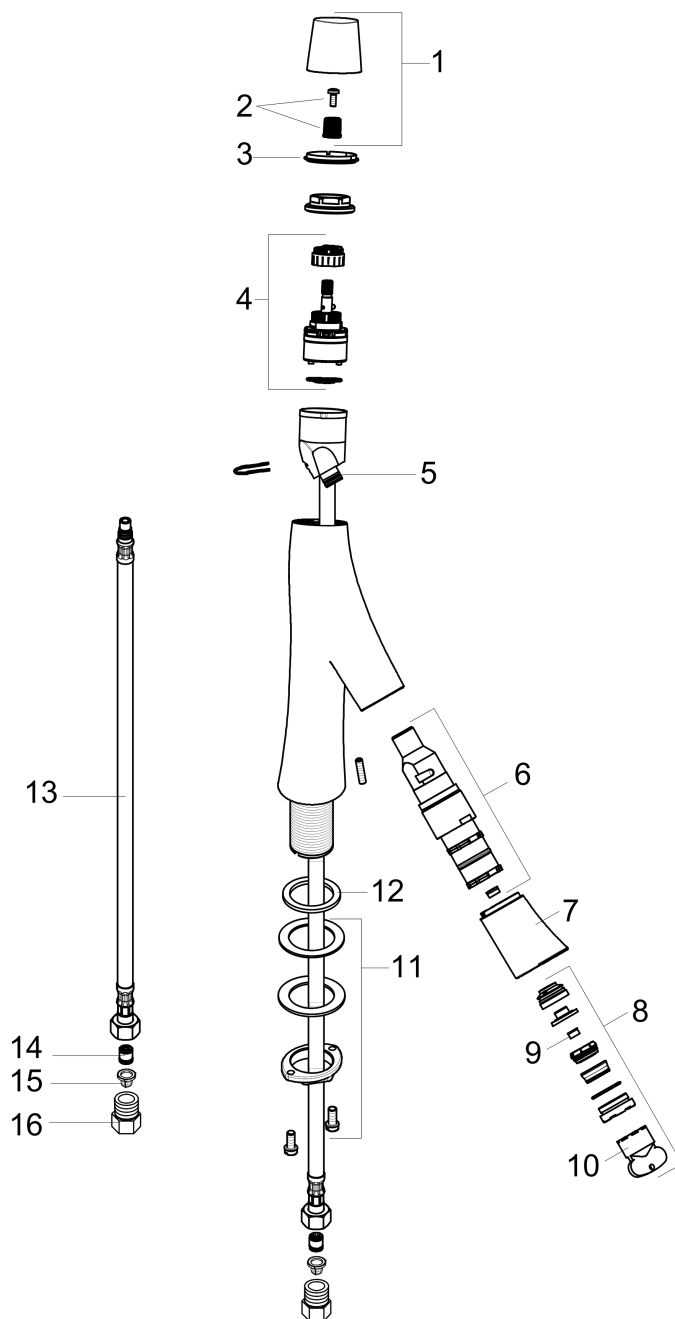

### Features

- Shower spray pattern
- Flow: 0.90 GPM
- Flow boost setting: 1.2 GPM (4.5 L/Min)
- Ceramic cartridge for volume control
- Ceramic cartridge for temperature control
- Separate controls for temperature and volume

## Scale drawing

**AXOR Starck Organic**

**AXOR Starck Organic 2-Handle Single-Hole Faucet without Pop-Up, Tall, 1.2 GPM**

Finishes : **chrome**    Part no. : **12013001**

## Exploded drawing

Year of production: >07/16

**AXOR Starck Organic**
**AXOR Starck Organic 2-Handle Single-Hole Faucet without Pop-Up, Tall, 1.2 GPM**

 Finishes : **chrome**    Part no. : **12013001**

**Spare parts list**

Year of production: &gt;07/16

Pos.	Description	Part no.	Price	PU
1	handle	98296000	-	1
2	handle fixing set	98932000	-	1
3	color-ring cold / hot water	98304000	-	1
4	cartridge, assy	98303000	-	1
5	O-ring 11x1,5	98385000	-	1
6	shut off cartridge	98301000	-	1
7	spout cpl.	98297000	-	1
8	spray former	98299000	-	1
9	flow limiter (4 l/min)	92491000	-	1
10	special tool	95158000	-	1
11	fixing set (Ø 32)	13961000	-	1
12	flat seal	98749000	-	1
13	connection hose 900 mm M8x0,75 G3/8	95372000	-	1
14	non return valve DW 10	96456000	-	1
15	filter packing	95291000	-	1
16	adapter for connection hose	88802000	-	1