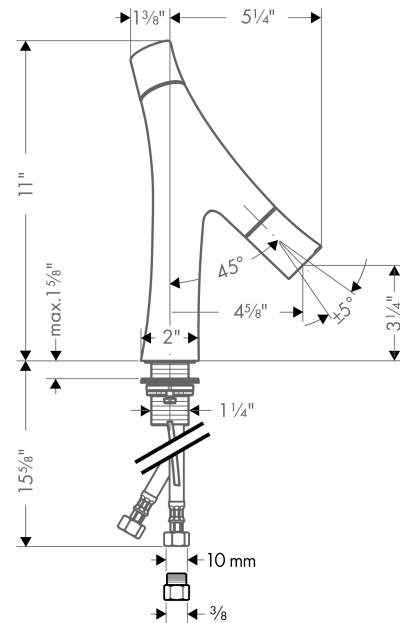

AXOR Starck Organic
AXOR Starck Organic 2-Handle Single-Hole Faucet without Pop-Up, 1.2 GPM
 Finishes : **chrome** Part no. : **12011001**

Description

Features

- Shower spray pattern
- Flow: 0.90 GPM
- Flow boost setting: 1.2 GPM (4.5 L/Min)
- Ceramic cartridge for volume control
- Ceramic cartridge for temperature control
- Separate controls for temperature and volume

Item details

List Price

Technology

Compliance

Product image

Scale drawing

AXOR Starck Organic

AXOR Starck Organic 2-Handle Single-Hole Faucet without Pop-Up, 1.2 GPM

Finishes : **chrome** Part no. : **12011001**

Exploded drawing

Year of production: >07/16

AXOR Starck Organic
AXOR Starck Organic 2-Handle Single-Hole Faucet without Pop-Up, 1.2 GPM

 Finishes : **chrome** Part no. : **12011001**

Spare parts list

Year of production: >07/16

Pos.	Description	Part no.	Price	PU
1	handle	98296000	-	1
2	handle fixing set	98932000	-	1
3	color-ring cold / hot water	98304000	-	1
4	cartridge, assy	98303000	-	1
5	O-ring 11x1,5	98385000	-	1
6	shut off cartridge	98301000	-	1
7	spout cpl.	98297000	-	1
8	spray former	98299000	-	1
9	flow limiter (4 l/min)	92491000	-	1
10	special tool	95158000	-	1
11	fixing set (Ø 32)	13961000	-	1
12	flat seal	98749000	-	1
13	connection hose 600 mm M8x0,75 G3/8	95664000	-	1
14	non return valve DW 10	96456000	-	1
15	filter packing	95291000	-	1
16	adapter for connection hose	88802000	-	1
a	pop up waste	88509000	-	1