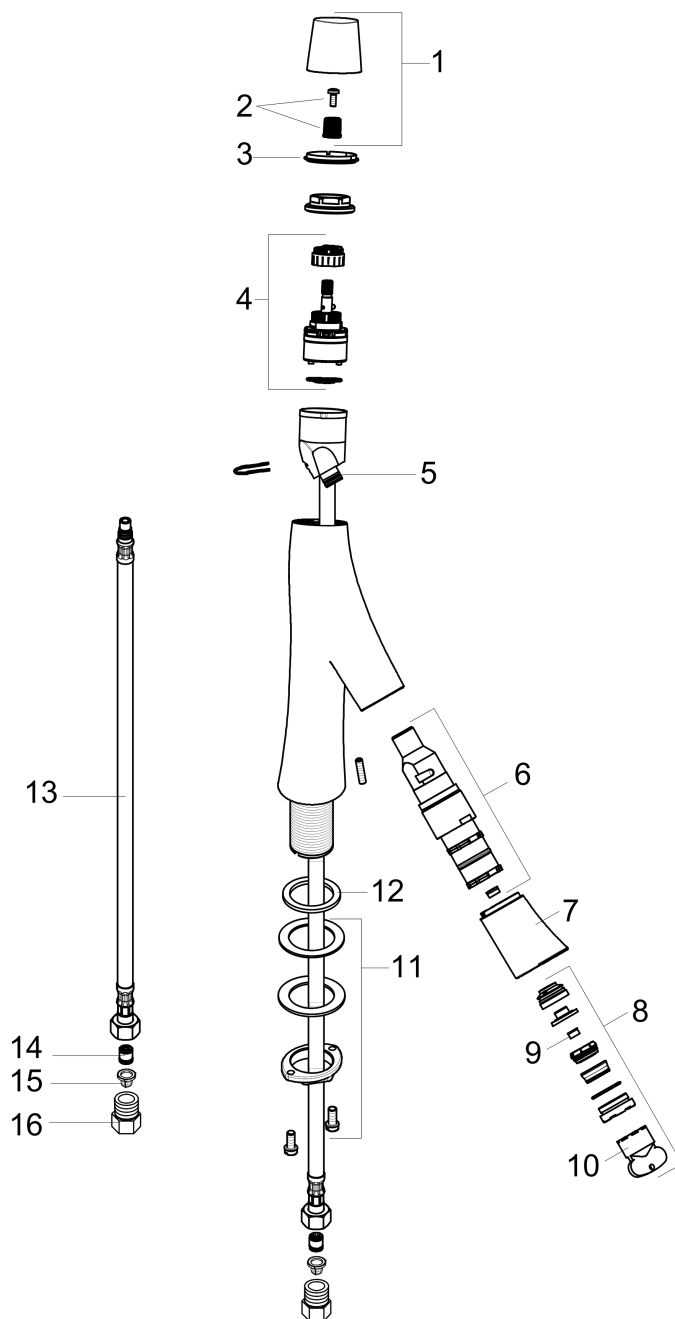

AXOR Starck Organic
AXOR Starck Organic 2-Handle Single-Hole Faucet without Pop-Up, 1.2 GPM
 Finishes : **chrome** Part no. : **12011001**

Description

Features

- Shower spray pattern
- Flow: 0.90 GPM
- Flow boost setting: 1.2 GPM (4.5 L/Min)
- Ceramic cartridge for volume control
- Ceramic cartridge for temperature control
- Separate controls for temperature and volume

Item details

List Price

Technology

Compliance

Product image

Scale drawing

AXOR Starck Organic

AXOR Starck Organic 2-Handle Single-Hole Faucet without Pop-Up, 1.2 GPM

Finishes : **chrome** Part no. : **12011001**

Exploded drawing

Year of production: >07/16

AXOR Starck Organic
AXOR Starck Organic 2-Handle Single-Hole Faucet without Pop-Up, 1.2 GPM

 Finishes : **chrome** Part no. : **12011001**

Spare parts list

Year of production: >07/16

Pos.	Description	Part no.	Price	PU
1	handle	98296000	-	1
2	handle fixing set	98932000	-	1
3	color-ring cold / hot water	98304000	-	1
4	cartridge, assy	98303000	-	1
5	O-ring 11x1,5	98385000	-	1
6	shut off cartridge	98301000	-	1
7	spout cpl.	98297000	-	1
8	spray former	98299000	-	1
9	flow limiter (4 l/min)	92491000	-	1
10	special tool	95158000	-	1
11	fixing set (Ø 32)	13961000	-	1
12	flat seal	98749000	-	1
13	connection hose 600 mm M8x0,75 G3/8	95664000	-	1
14	non return valve DW 10	96456000	-	1
15	filter packing	95291000	-	1
16	adapter for connection hose	88802000	-	1
a	pop up waste	88509000	-	1