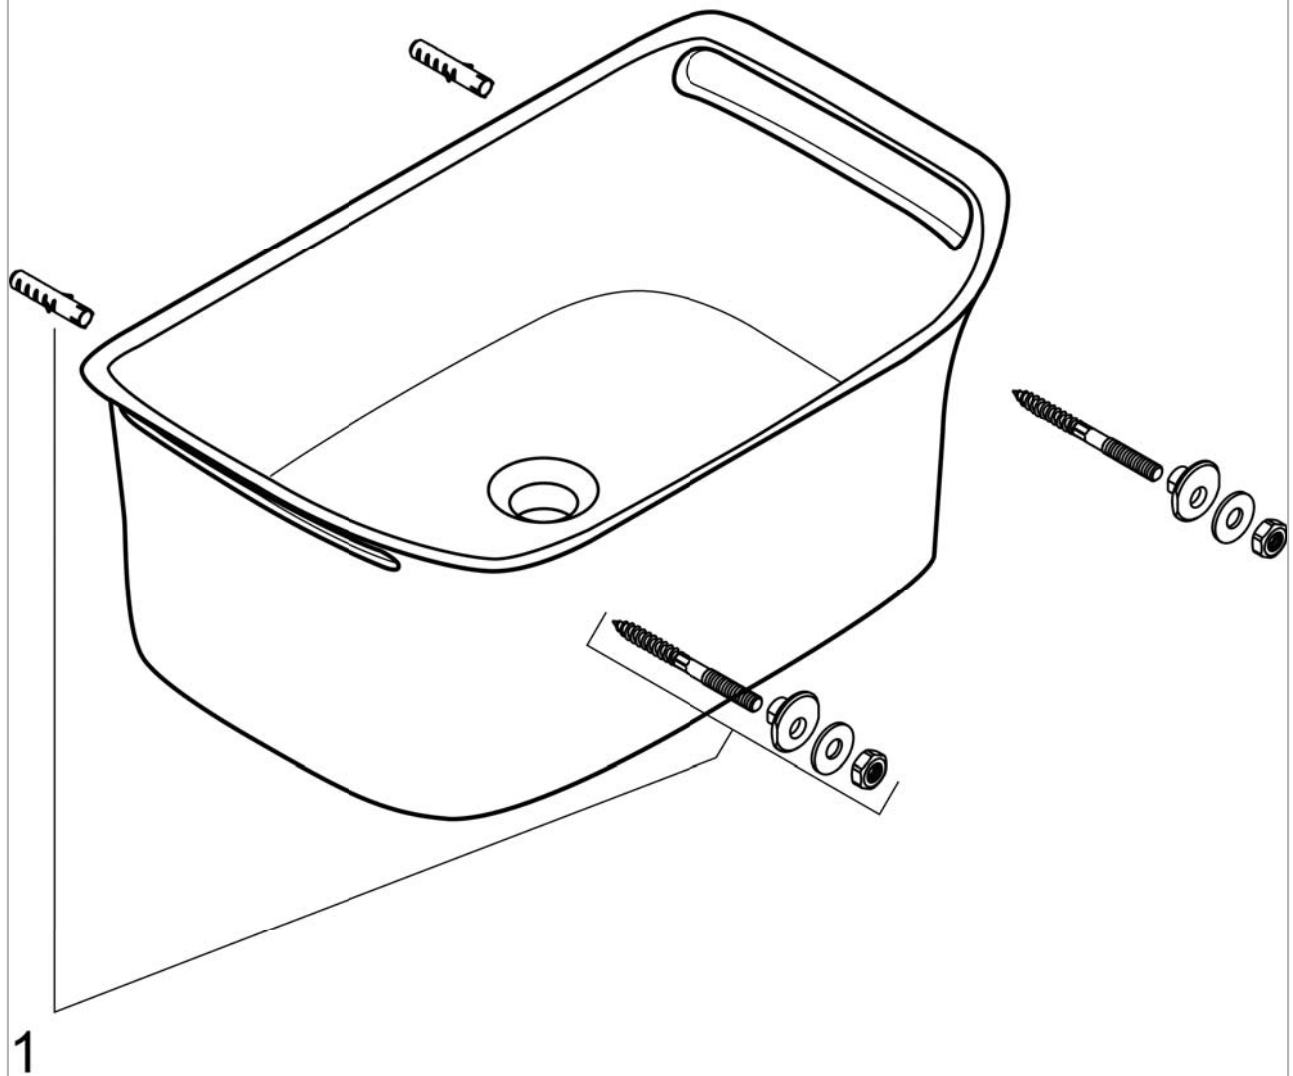

AXOR Urquiola
AXOR Urquiola Vessel Sink, Wall-Mounted
Finishes : **alpine white** Part no. : **11302000**

Description

Features

- Mineral cast with durable gel coat finish

Item details

Design awards

DESIGN PLUS

powered by: **ISH**

Compliance

Product image

Scale drawing

AXOR Urquiola
AXOR Urquiola Vessel Sink, Wall-Mounted
Finishes : **alpine white** Part no. : **11302000**

Exploded drawing

Year of production: >04/09

AXOR Urquiola
AXOR Urquiola Vessel Sink, Wall-Mounted
Finishes : **alpine white** Part no. : **11302000**

Spare parts list

Year of production: >04/09

Pos.	Description	Part no.	Price	PU
1	mounting kit	95678000	-	1