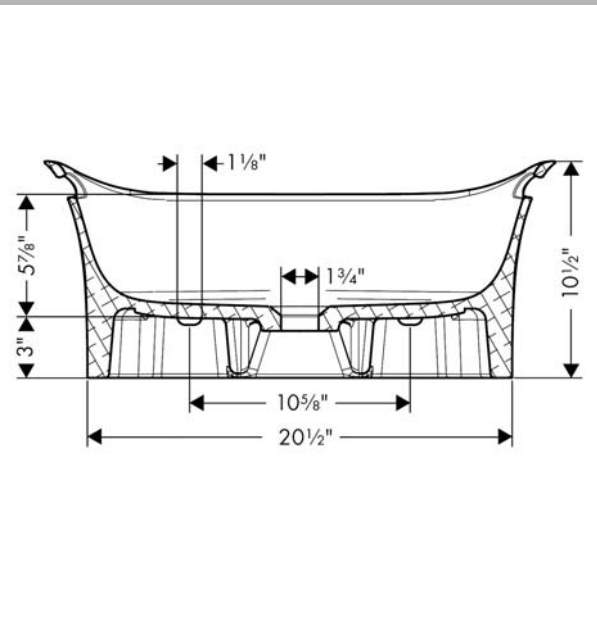

powered by: **ISH**

Compliance

Product image

Scale drawing

AXOR Urquiola
AXOR Urquiola Vessel Sink, Wall-Mounted
Finishes : **alpine white** Part no. : **11302000**

Exploded drawing

Year of production: >04/09

AXOR Urquiola
AXOR Urquiola Vessel Sink, Wall-Mounted
Finishes : **alpine white** Part no. : **11302000**

Spare parts list

Year of production: >04/09

Pos.	Description	Part no.	Price	PU
1	mounting kit	95678000	-	1