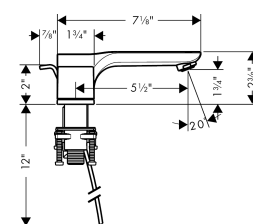

Scale drawing