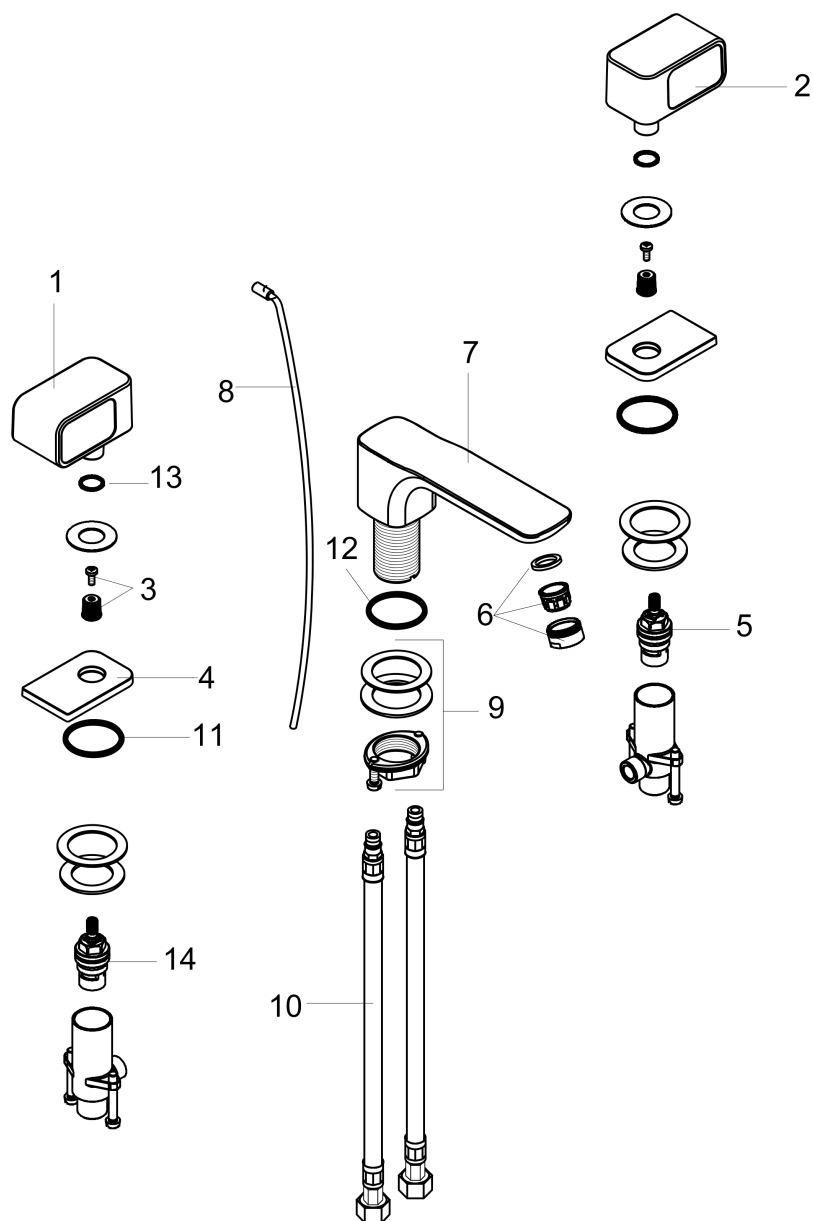

## Product image

## Scale drawing

**AXOR Urquiola**  
**AXOR Urquiola Widespread Faucet, 1.2 GPM**  
Finishes : **chrome**    Part no. : **11041001**

## Exploded drawing

Year of production: >07/16

**AXOR Urquiola**  
**AXOR Urquiola Widespread Faucet, 1.2 GPM**  
 Finishes : **chrome**    Part no. : **11041001**

## Spare parts list

Year of production: >07/16

Pos.	Description	Part no.	Price	PU
1	handle for hot water	95304000	-	1
2	handle for cold water	95305000	-	1
3	handle fixing set	98932000	-	1
4	escutcheon	95307000	-	1
5	shut off unit left closing	94008000	-	1
6	aerator M24x1 (4,5 l/min)	92877000	-	1
7	spout cpl.	95303000	-	1
8	pull rod	96923000	-	1
9	fixing set (Ø 32)	13961000	-	1
10	connection hose 18½" M8x0,75 3/8"	96321001	-	1
11	O-ring 34x4	98155000	-	1
12	flat seal	98749000	-	1
13	O-ring 13x2	98128000	-	1
14	shut off unit right closing	94009000	-	1
15	fixation extension 35 mm	13898000	-	1
a	pop up waste	94159000	-	1