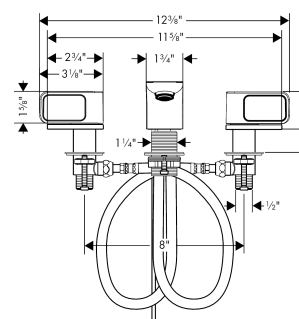

## Scale drawing

**AXOR Urquiola**  
**AXOR Urquiola Widespread Faucet, 1.2 GPM**  
Finishes : **chrome**    Part no. : **11041001**

## Exploded drawing

Year of production: >07/16

**AXOR Urquiola**  
**AXOR Urquiola Widespread Faucet, 1.2 GPM**  
 Finishes : **chrome**    Part no. : **11041001**

## Spare parts list

Year of production: >07/16

Pos.	Description	Part no.	Price	PU
1	handle for hot water	95304000	-	1
2	handle for cold water	95305000	-	1
3	handle fixing set	98932000	-	1
4	escutcheon	95307000	-	1
5	shut off unit left closing	94008000	-	1
6	aerator M24x1 (4,5 l/min)	92877000	-	1
7	spout cpl.	95303000	-	1
8	pull rod	96923000	-	1
9	fixing set (Ø 32)	13961000	-	1
10	connection hose 18½" M8x0,75 3/8"	96321001	-	1
11	O-ring 34x4	98155000	-	1
12	flat seal	98749000	-	1
13	O-ring 13x2	98128000	-	1
14	shut off unit right closing	94009000	-	1
15	fixation extension 35 mm	13898000	-	1
a	pop up waste	94159000	-	1