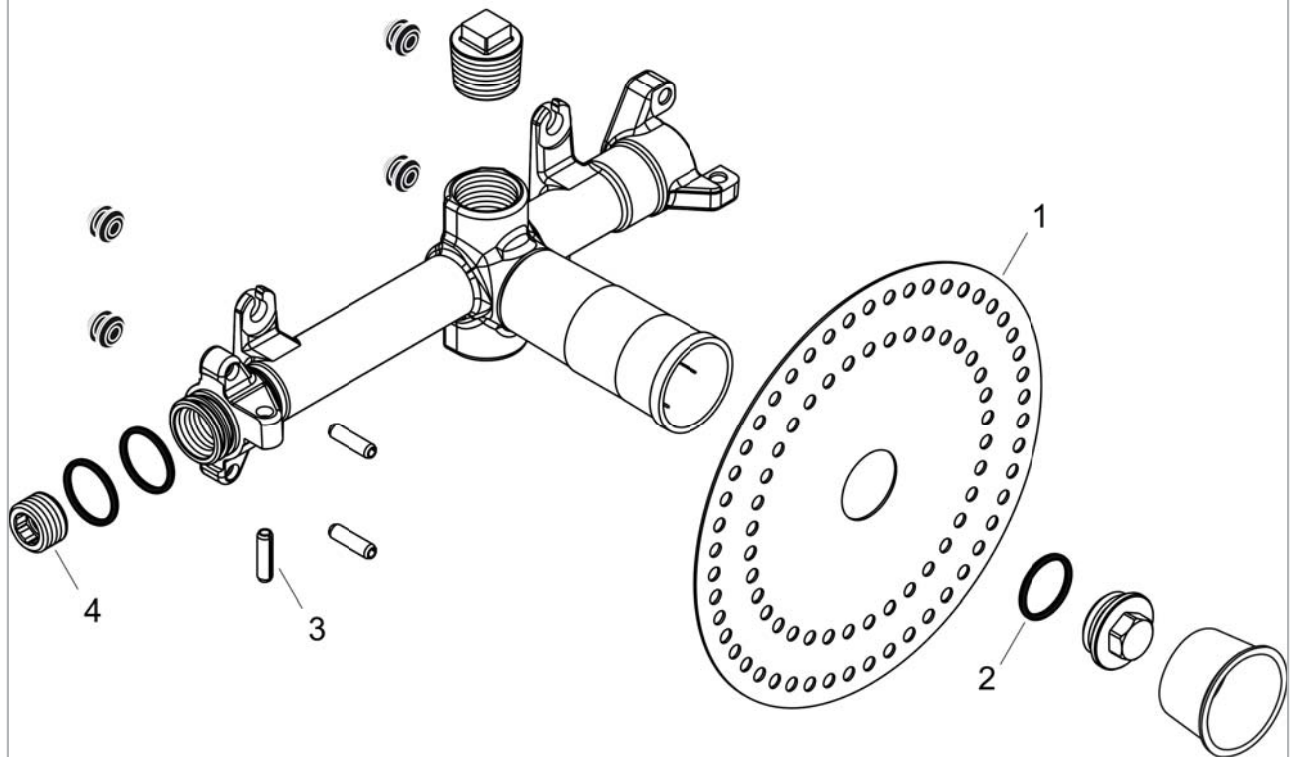

## Product image

## Scale drawing

AXOR ShowerSolutions  
Rough, AXOR ShowerCollection Tub Spout  
Finishes : n.a. Part no. : 10941181

## Exploded drawing

Year of production: >12/11

**AXOR ShowerSolutions**  
**Rough, AXOR ShowerCollection Tub Spout**  
 Finishes : n.a. Part no. : **10941181**