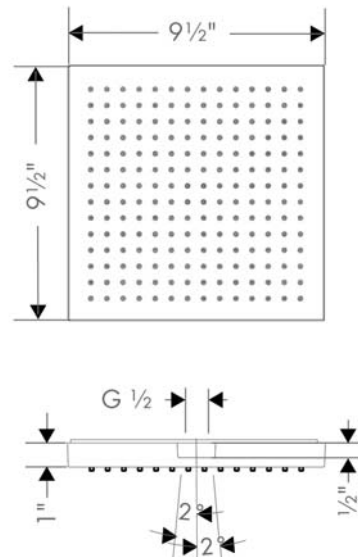

AXOR ShowerSolutions
AXOR ShowerCollection Showerhead, 2.5 GPM
Finishes : **brushed nickel** Part no. : **10926821**

Description

Features

- 196 no-clog spray channels
- Spray modes: RainAir
- Flow: 2.5 GPM (9.5 L/Min)
- Fully-finished matching spray face
- Spray face removable for cleaning

Item details

Technology

Compliance

Product image

Scale drawing

AXOR ShowerSolutions
AXOR ShowerCollection Showerhead, 2.5 GPM
Finishes : brushed nickel Part no. : 10926821

Exploded drawing

Year of production: >01/12

AXOR ShowerSolutions
AXOR ShowerCollection Showerhead, 2.5 GPM
Finishes : **brushed nickel** Part no. : **10926821**

Spare parts list

Year of production: >01/12

Pos.	Description	Part no.	Price	PU
1	spray body	95889001	-	1
2	air jet	95802001	-	1
3	decor plate	95890820	-	1