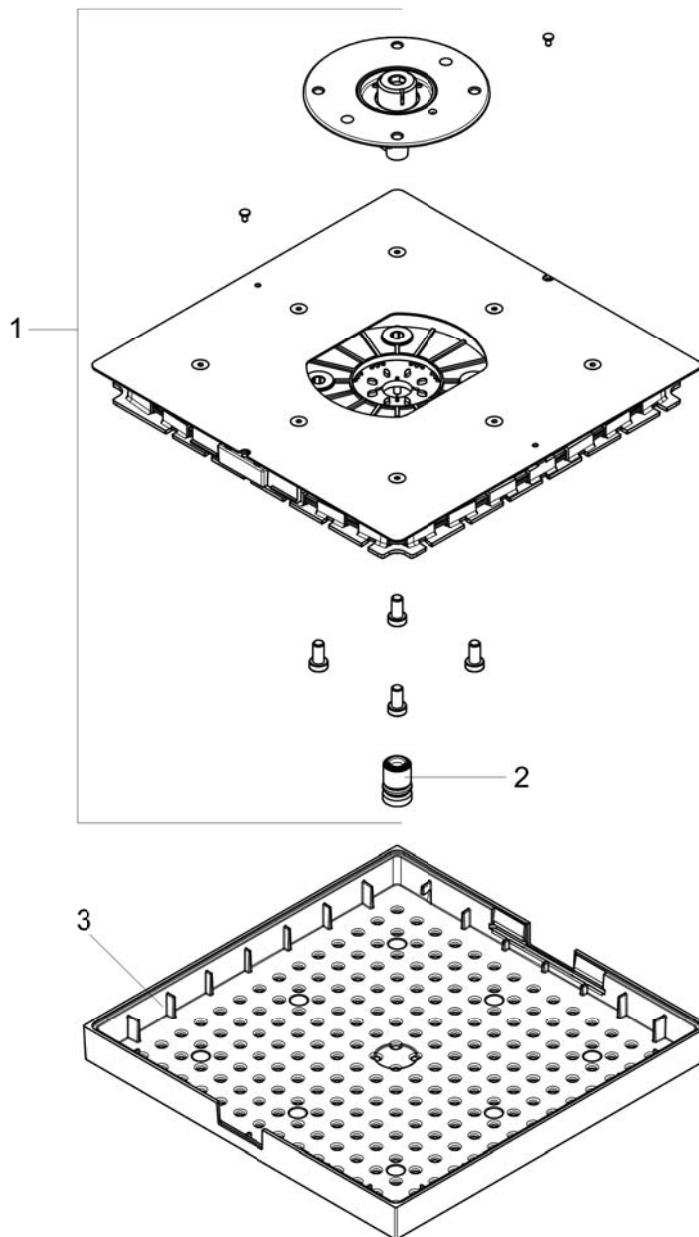

AXOR ShowerSolutions
AXOR ShowerCollection Showerhead, 2.5 GPM
Finishes : **brushed nickel** Part no. : **10926821**

Description

Features

- 196 no-clog spray channels
- Spray modes: RainAir
- Flow: 2.5 GPM (9.5 L/Min)
- Fully-finished matching spray face
- Spray face removable for cleaning

Item details

Technology

Compliance

Product image

Scale drawing

AXOR ShowerSolutions
AXOR ShowerCollection Showerhead, 2.5 GPM
Finishes : brushed nickel Part no. : 10926821

Exploded drawing

Year of production: >01/12

AXOR ShowerSolutions
AXOR ShowerCollection Showerhead, 2.5 GPM
Finishes : **brushed nickel** Part no. : **10926821**

Spare parts list

Year of production: >01/12

Pos.	Description	Part no.	Price	PU
1	spray body	95889001	-	1
2	air jet	95802001	-	1
3	decor plate	95890820	-	1