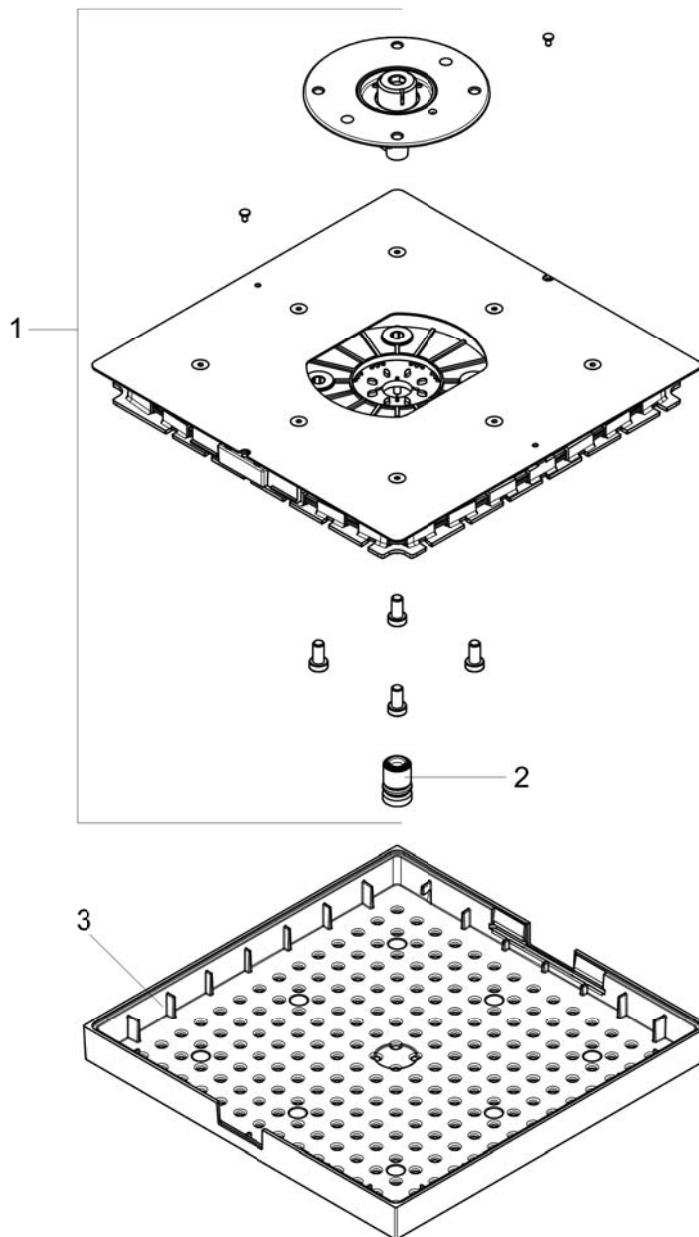

AXOR ShowerSolutions
AXOR ShowerCollection Showerhead, 2.5 GPM
Finishes : **chrome** Part no. : **10926001**

Description

Features

- 196 no-clog spray channels
- Spray modes: RainAir
- Flow: 2.5 GPM (9.5 L/Min)
- Fully-finished matching spray face
- Spray face removable for cleaning

Item details

Technology

Compliance

Product image

Scale drawing

AXOR ShowerSolutions
AXOR ShowerCollection Showerhead, 2.5 GPM
Finishes : chrome Part no. : 10926001

Exploded drawing

Year of production: >01/12

AXOR ShowerSolutions
AXOR ShowerCollection Showerhead, 2.5 GPM
Finishes : **chrome** Part no. : **10926001**

Spare parts list

Year of production: >01/12

Pos.	Description	Part no.	Price	PU
1	spray body	95889001	-	1
2	air jet	95802001	-	1
3	decor plate	95890000	-	1