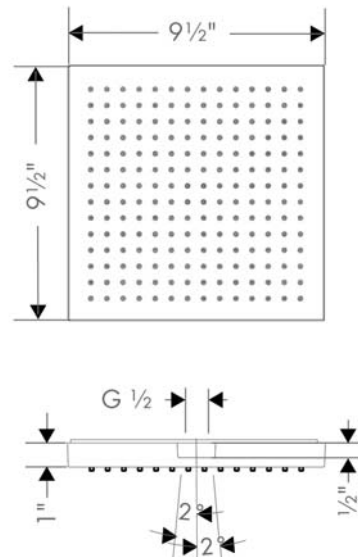

AXOR ShowerSolutions
AXOR ShowerCollection Showerhead, 2.5 GPM
Finishes : **chrome** Part no. : **10926001**

Description

Features

- 196 no-clog spray channels
- Spray modes: RainAir
- Flow: 2.5 GPM (9.5 L/Min)
- Fully-finished matching spray face
- Spray face removable for cleaning

Item details

Technology

Compliance

Product image

Scale drawing

AXOR ShowerSolutions
AXOR ShowerCollection Showerhead, 2.5 GPM
Finishes : chrome Part no. : 10926001

Exploded drawing

Year of production: >01/12

AXOR ShowerSolutions
AXOR ShowerCollection Showerhead, 2.5 GPM
Finishes : **chrome** Part no. : **10926001**

Spare parts list

Year of production: >01/12

Pos.	Description	Part no.	Price	PU
1	spray body	95889001	-	1
2	air jet	95802001	-	1
3	decor plate	95890000	-	1