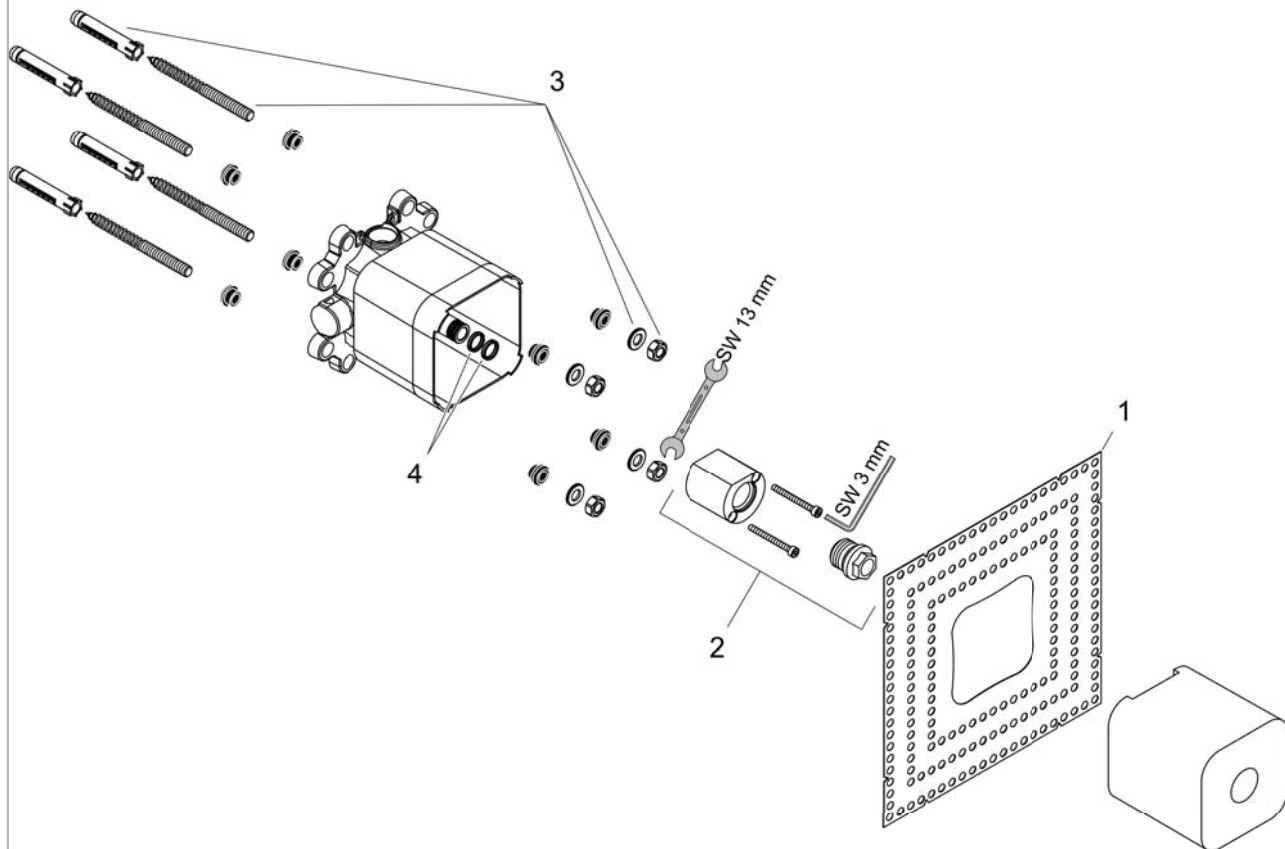

AXOR ShowerSolutions
Rough, AXOR ShowerCollection Wall-Mounted Showerhead
Finishes : n.a. Part no. : 10921181

Exploded drawing

Year of production: >12/11

AXOR ShowerSolutions
Rough, AXOR ShowerCollection Wall-Mounted Showerhead
Finishes : n.a. Part no. : 10921181

Spare parts list

Year of production: >12/11

Pos.	Description	Part no.	Price	PU
1	sealing foil	95833000	-	1
2	flushing unit complete	95832000	-	1
3	mounting kit	97722000	-	1
4	O-ring 11x2	98127000	-	1