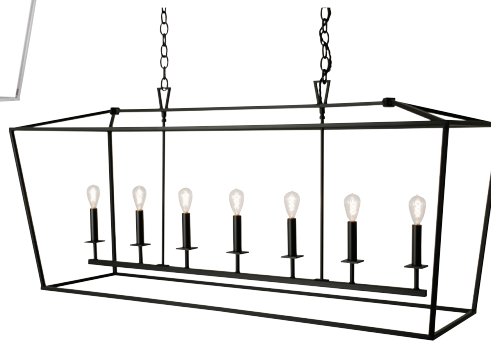

Cage Linear Chandelier

1083

Project Name _____

Fixture Type _____

Quantity _____

Norwell | Lighting

I L E X

Custom Metalcraft

Cage Linear
1083-PN-NG

Cage Linear
1083-MB-NG

Cage Linear
1083-BR-NG

Also available in a Cage Small, Medium, Large & Mini Chandeliers. See 1080,1081,1082 & 1084 technical sheet.

1083

Product Name / Model / Dimensions				Finish Options	Glass	Lamping Options
Cage Linear - 1083				Standard Matte Black / MB Polished Nickel / PN Powder Coat Bronze / BR	Standard None	LED (7) 12 Watt Max per socket LED replacement lamp only Standard Incandescent / IN (7) 60 Watt Candelabra
	Height	Width	Length			
1083	25.625"	18"	54"			
Canopy - Rectangle 28" x 6" Provided with 6' chain and cord						