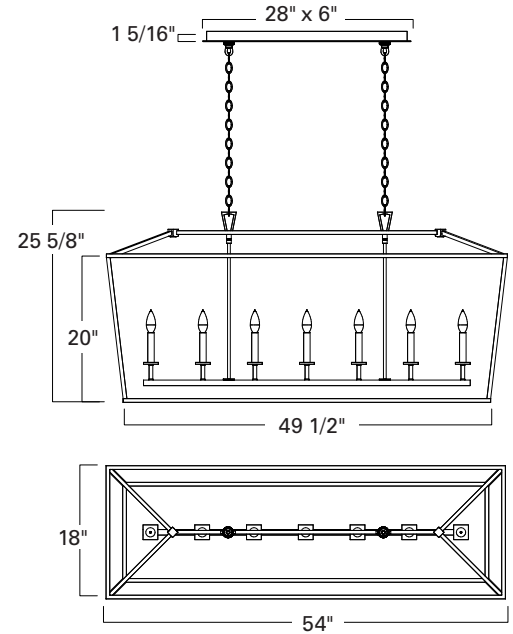

Cage Linear
1083-PN-NG

Cage Linear
1083-MB-NG

Cage Linear
1083-BR-NG

Also available in a Cage Small, Medium, Large & Mini Chandeliers. See 1080,1081,1082 & 1084 technical sheet.

1083

Product Name / Model / Dimensions				Finish Options	Glass	Lamping Options
Cage Linear - 1083				Standard Matte Black / MB Polished Nickel / PN Powder Coat Bronze / BR	Standard None	LED (7) 12 Watt Max per socket LED replacement lamp only Standard Incandescent / IN (7) 60 Watt Candelabra
	Height	Width	Length			
1083	25.625"	18"	54"			
Canopy - Rectangle 28" x 6" Provided with 6' chain and cord						