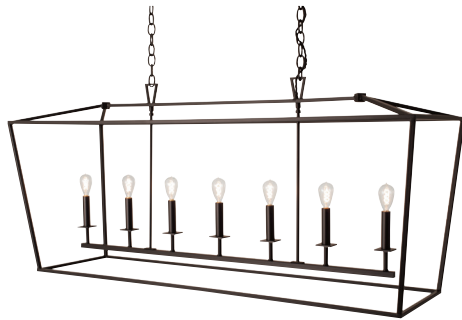

Cage Linear Chandelier

1083

Project Name _____

Fixture Type _____

Quantity _____

Norwell | Lighting

I L E X

Custom Metalcraft

Cage Linear
1083-PN-NG

Cage Linear
1083-MB-NG

Cage Linear
1083-BR-NG

Also available in a Cage Small, Medium, Large & Mini Chandeliers. See 1080,1081,1082 & 1084 technical sheet.

1083

Product Name / Model / Dimensions				Finish Options	Glass	Lamping Options
Cage Linear - 1083				Standard Matte Black / MB Polished Nickel / PN Powder Coat Bronze / BR	Standard None	LED (7) 12 Watt Max per socket LED replacement lamp only Standard Incandescent / IN (7) 60 Watt Candelabra
	Height	Width	Length			
1083	25.625"	18"	54"			
Canopy - Rectangle 28" x 6" Provided with 6' chain and cord						