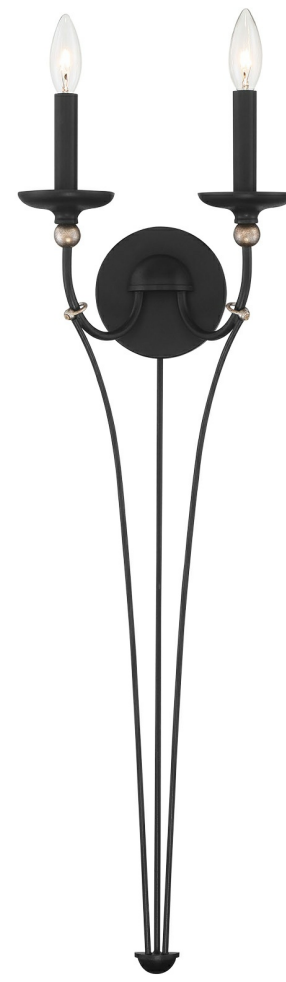

Item # 1042-677	UPC Code: 747396112763
Product Family Name: Westchester County	Finish: Sand Coal with Skyline Gold Leaf
Category: WALL SCONCE	Category Type: Sconce
Certification 3057374	
Patents:	
Notes:	

Image File Name: **1042-677.jpg**

MEASUREMENTS

Width: 10.5	Length: Min Overall Adjustable: No	Height: 32.75 Max Overall Height: No	Extension: 5.75 Slope: No
Wire Length: 7"	Chain Length:	Safety Cable Included: No	Net Weight: 2.69
Canopy Width:	Canopy Height:	Canopy Length:	Center to Bottom: 25.63
Backplate Width: 5.0	Backplate Height: 5.0	Center to Top: 7.13	

LAMPING

No. of Bulbs: 2	Light Type: B10.5, CAND			
Max Bulb Wattage: 60	Socket: E12, CANDELABRA			
Dimmable: Yes	Ballast:	Rated Life Hours:	Photocell Included: No	Bulb/LED Included:
Bulb/LED Included:	Color Temp.:	CRI:	Initial Lumens:	Delivered Lumens:

SHADE / GLASS

Description: sand coal with skyline gold leaf	Material:
Part No.:	Quantity:
Width:	Height:
	Length:

SHIPPING

Carton Width:	Carton Height:	Carton Length:
Carton Weight:	Carton Cubic Feet:	Small Package Shippable: Yes
Master Pack Width:	Master Pack Height:	Master Pack Length:
Master Pack Weight:	Master Cubic Feet:	Multi-Pack: 1 Master Pack: 1