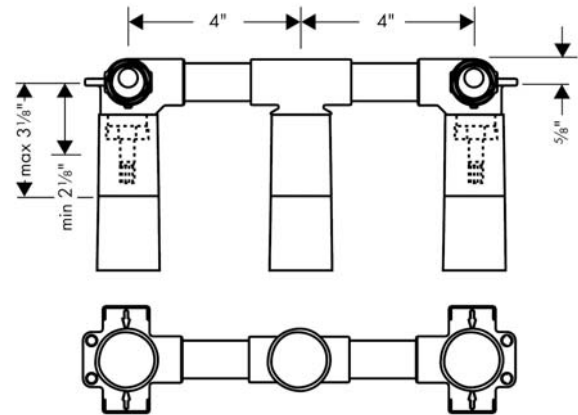

Rough, Wall-Mounted Widespread Faucet

Finishes : n.a. Part no. : 10303181

Description

Features

- Install valve above or below
- 1/2" NPT

Item details

Compliance

Product image

Scale drawing

Rough, Wall-Mounted Widespread Faucet

Finishes : n.a. Part no. : 10303181

Spare parts list

Year of production: >04/01

Pos.	Description	Part no.	Price	PU
1	shut off unit right closing	94009000	-	1
2	O-ring 18x2	98181000	-	1
3	extension 25 mm	96259000	-	1