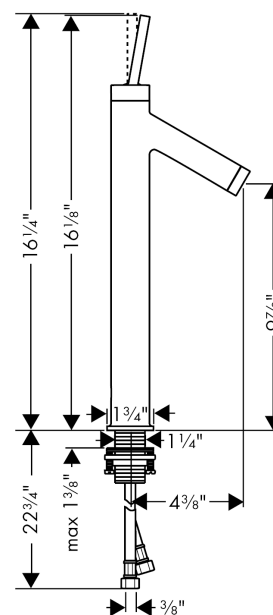

### Technology

## Scale drawing

**AXOR Starck**  
**AXOR Starck Single-Hole Faucet without Pop-Up, Tall, 1.2 GPM**  
Finishes : **chrome**    Part no. : **10129001**

## Exploded drawing

Year of production: >07/16

**AXOR Starck**  
**AXOR Starck Single-Hole Faucet without Pop-Up, Tall, 1.2 GPM**  
 Finishes : **chrome** Part no. : **10129001**

## Spare parts list

Year of production: >07/16

Pos.	Description	Part no.	Price	PU
1	flange	97155000	-	1
2	handle	10092000	-	1
3	hollow set screw M4x6	97767000	-	1
4	nut	97157000	-	1
5	cartridge, assy	96339000	-	1
6	aerator M24x1 (4,5 l/min)	92812000	-	1
7	fixing set (Ø 32)	13961000	-	1
8	connection hose 35½" M8x0,75 3/8"	96316001	-	1
a	pop up waste	94159000	-	1
b	O-ring 21,95x1,78	95169000	-	1
c	service tool for disassembling the handle	92124000	-	1