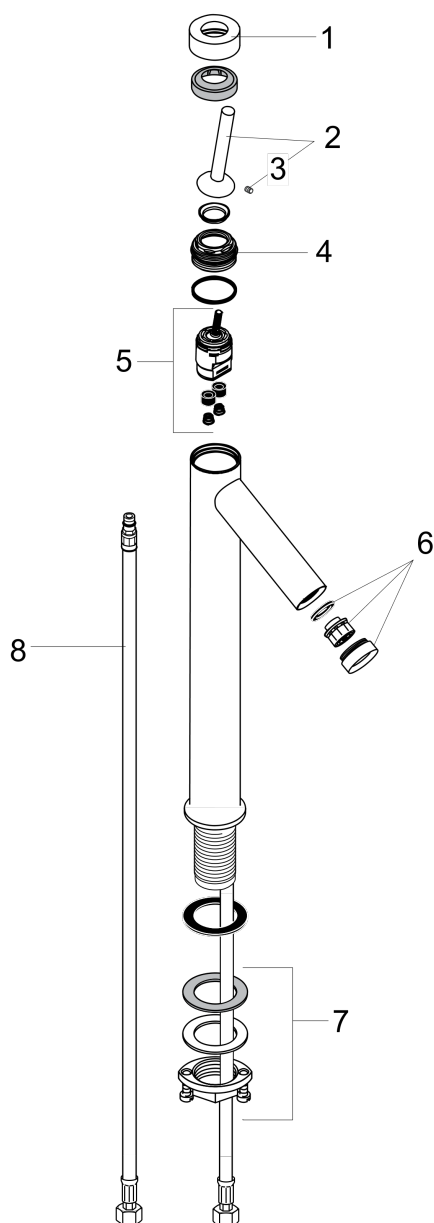

## Product image

## Scale drawing

**AXOR Starck**  
**AXOR Starck Single-Hole Faucet without Pop-Up, Tall, 1.2 GPM**  
Finishes : **chrome**    Part no. : **10129001**

## Exploded drawing

Year of production: >07/16

**AXOR Starck**  
**AXOR Starck Single-Hole Faucet without Pop-Up, Tall, 1.2 GPM**  
 Finishes : **chrome** Part no. : **10129001**

## Spare parts list

Year of production: >07/16

Pos.	Description	Part no.	Price	PU
1	flange	97155000	-	1
2	handle	10092000	-	1
3	hollow set screw M4x6	97767000	-	1
4	nut	97157000	-	1
5	cartridge, assy	96339000	-	1
6	aerator M24x1 (4,5 l/min)	92812000	-	1
7	fixing set (Ø 32)	13961000	-	1
8	connection hose 35½" M8x0,75 3/8"	96316001	-	1
a	pop up waste	94159000	-	1
b	O-ring 21,95x1,78	95169000	-	1
c	service tool for disassembling the handle	92124000	-	1