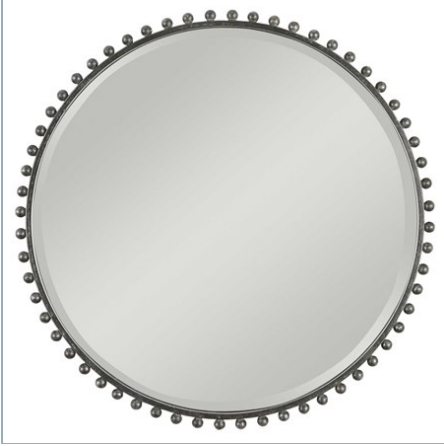

## TAZA GOLD ROUND MIRROR

ITEM #09777

Petite iron spheres line the outer edge of this round frame, finished in a timeless gold leaf. Mirror features a generous 1 1/4" bevel.

**Designer:**

**Dimensions:**

32 W X 32 H X 1 D (in)

**Weight:**

37

**Ship Via:**

Small Parcel

**UPC Number:**

792977097779

## Complementary Items

**TAZA ROUND MIRROR**

09691 | 32 W X 32 H X 1 D (IN)

**TAZA ANTIQUE WHITE ROUND MIRROR**

09770 | 32 W X 32 H X 1 D (IN)