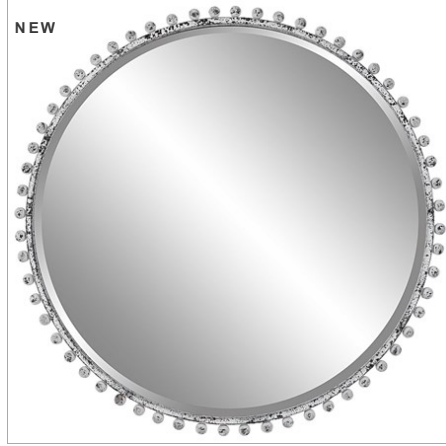

## TAZA GOLD ROUND MIRROR

ITEM #09777

Petite iron spheres line the outer edge of this round frame, finished in a timeless gold leaf. Mirror features a generous 1 1/4" bevel.

**Designer:**

**Dimensions:**

32 W X 32 H X 1 D (in)

**Weight:**

37

**Ship Via:**

Small Parcel

**UPC Number:**

792977097779

## Complementary Items

**TAZA ROUND MIRROR**

09691 | 32 W X 32 H X 1 D (IN)

**TAZA ANTIQUE WHITE ROUND MIRROR**

09770 | 32 W X 32 H X 1 D (IN)