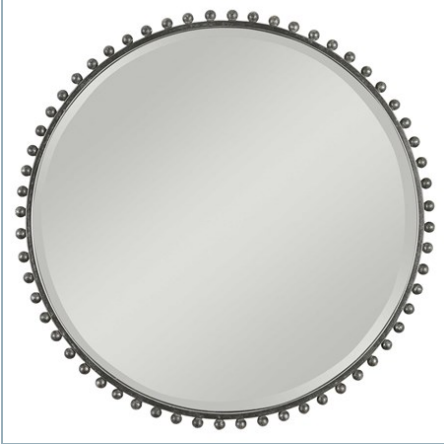

## TAZA ANTIQUE WHITE ROUND MIRROR

ITEM #09770

Petite iron spheres line the outer edge of this round frame, finished in a heavily distressed aged white with rustic black undertones. Mirror features a generous 1 1/4" bevel.

**Designer:**

**Dimensions:**

**Weight:**

**Ship Via:**

**UPC Number:**

32 W X 32 H X 1 D (in)

26

Small Parcel

## Complementary Items

**TAZA ROUND MIRROR**

09691 | 32 W X 32 H X 1 D (IN)

**TAZA GOLD ROUND MIRROR**

09777 | 32 W X 32 H X 1 D (IN)