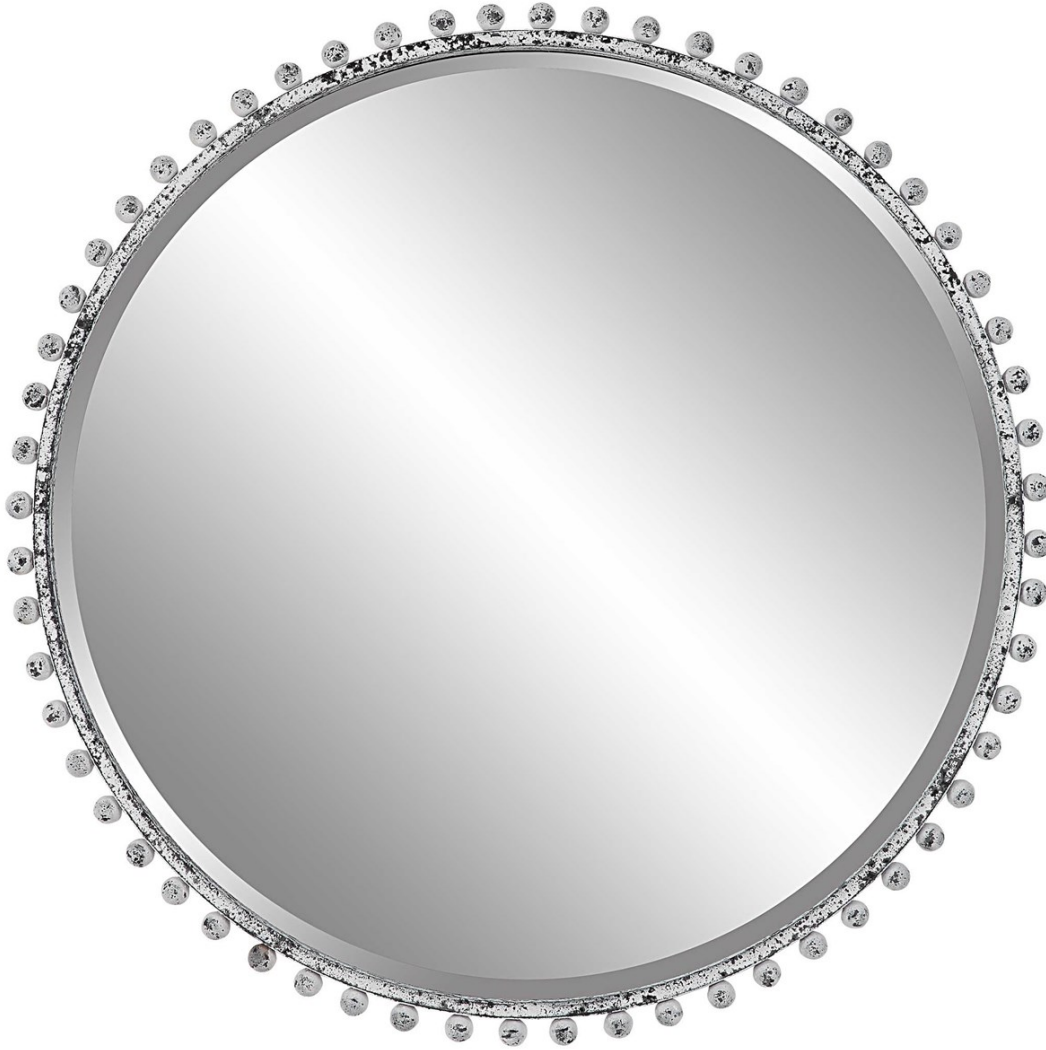

UTTERMOST

New

TAZA ANTIQUE WHITE ROUND MIRROR

ITEM #09770

Petite iron spheres line the outer edge of this round frame, finished in a heavily distressed aged white with rustic black undertones. Mirror features a generous 1 1/4" bevel.

Designer:

Dimensions:

Weight:

Ship Via:

UPC Number:

32 W X 32 H X 1 D (in)

26

Small Parcel

792977097700