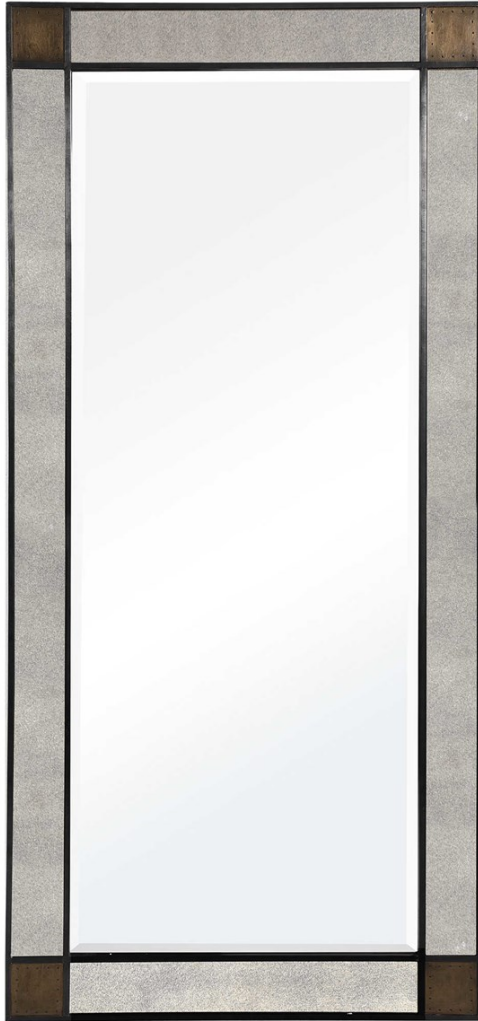

UTTERMOST

New

NEWCOMB MIRROR

ITEM #09676

Showcasing clean lines and an industrial feel, this large scale mirror features a dark bronze finished frame with antique mirror side panels. Each corner is accented by copper cladding with small nail head details. May be hung horizontal or vertical.

Designer:

Dimensions:

34 W X 72 H X 2 D (in)

Weight:

67

Ship Via:

Motor Freight

UPC Number: