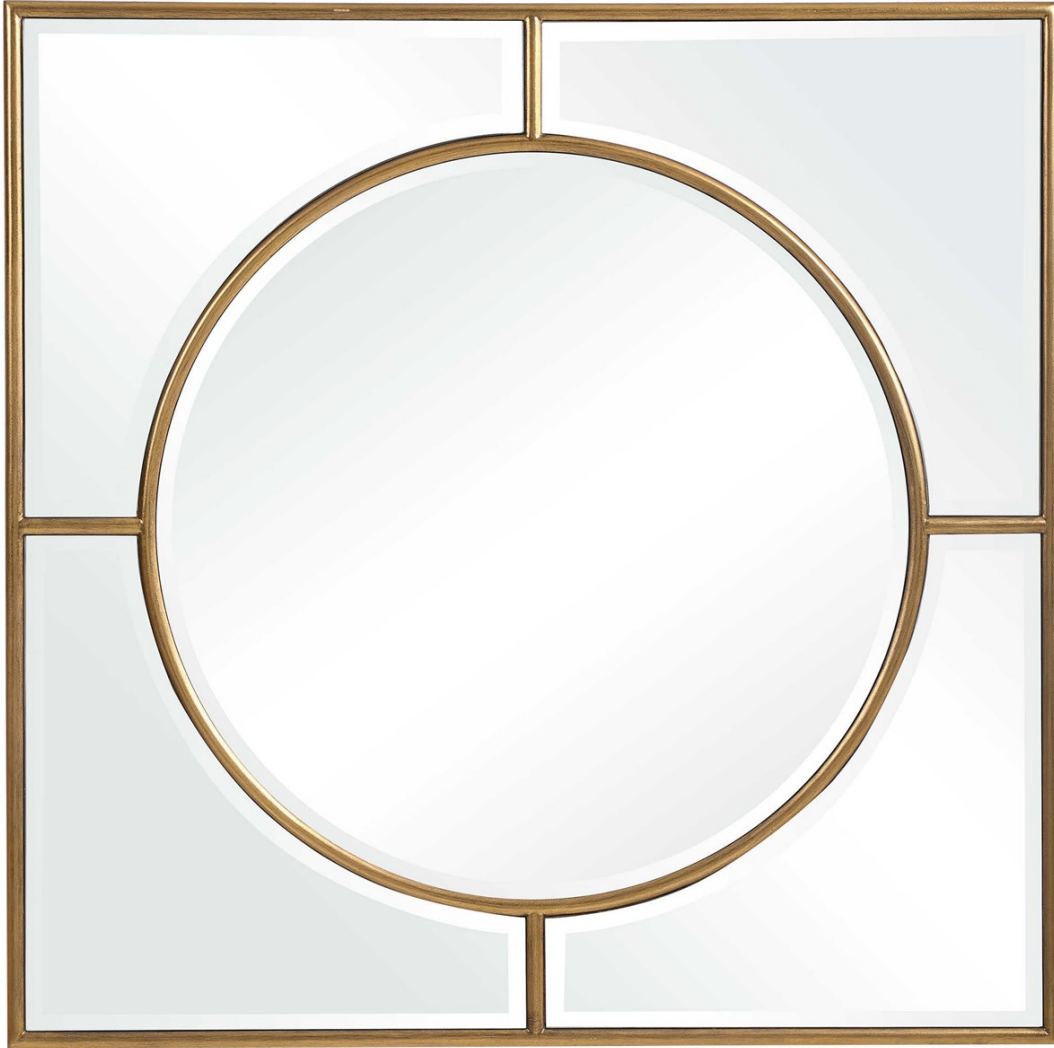

UTTERMOST

New

STANFORD SQUARE MIRROR

ITEM #09673

Showcasing a refined traditional style, this square mirror features a classic brushed gold finish with curved beveled mirrors. Group multiple pieces together to create an eye catching wall display. May be hung horizontal or vertical.

Designer:

Dimensions:

48 W X 48 H X 2 D (in)

Weight:

96

Ship Via:

Motor Freight

UPC Number: