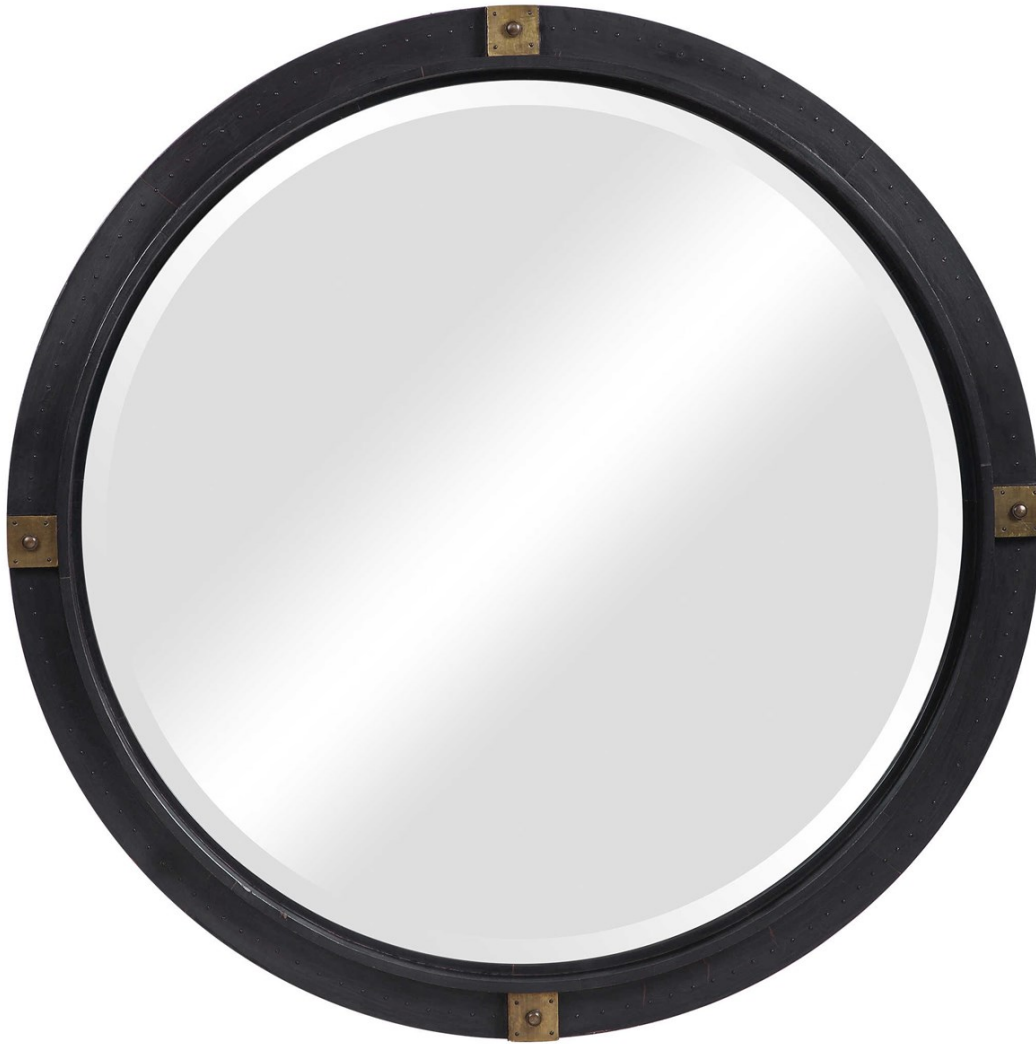

## TULL ROUND MIRROR

ITEM #09635

Heavily influenced by industrial style, this round mirror features a dark bronze copper sheet frame with nail head accents and antique brass rivet details. Mirror has a generous 1 1/4" bevel.