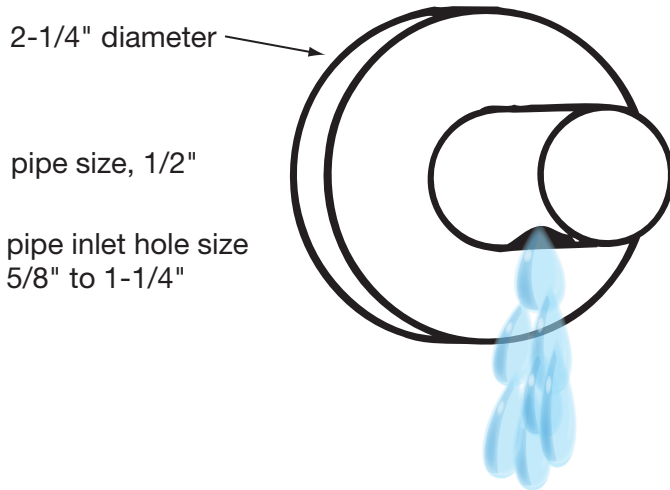

071 Toe Tester

Symmons toe water temperature tester, brass with 1/2" inlet

Dimensions *Toe Tester, 071*

Job/Location

.....

Engineer

.....

Contractor