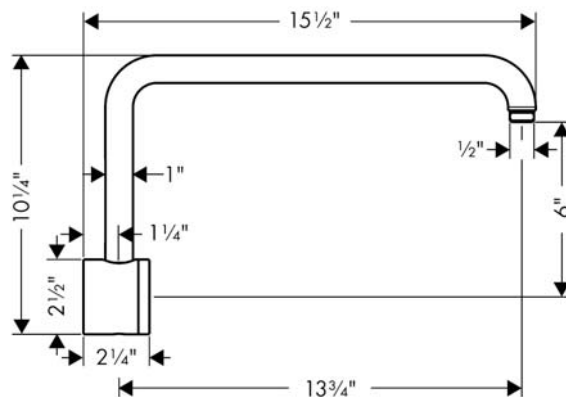

**Raindance
Showerarm**

Finishes : **chrome** Part no. : **06476000**

Description

Features

- Brass
- 1/2" NPT
- mounting plate, Escutcheon

Item details

Compliance

Product image

Scale drawing

**Raindance
Showerarm**

Finishes : **chrome** Part no. : **06476000**

Exploded drawing

Year of production: >11/06

Raindance
Showerarm
 Finishes : **chrome** Part no. : **06476000**

Spare parts list

Year of production: >11/06

Pos.	Description	Part no.	Price	PU
1	mounting set	98689000	-	1
2	cover	98690000	-	1