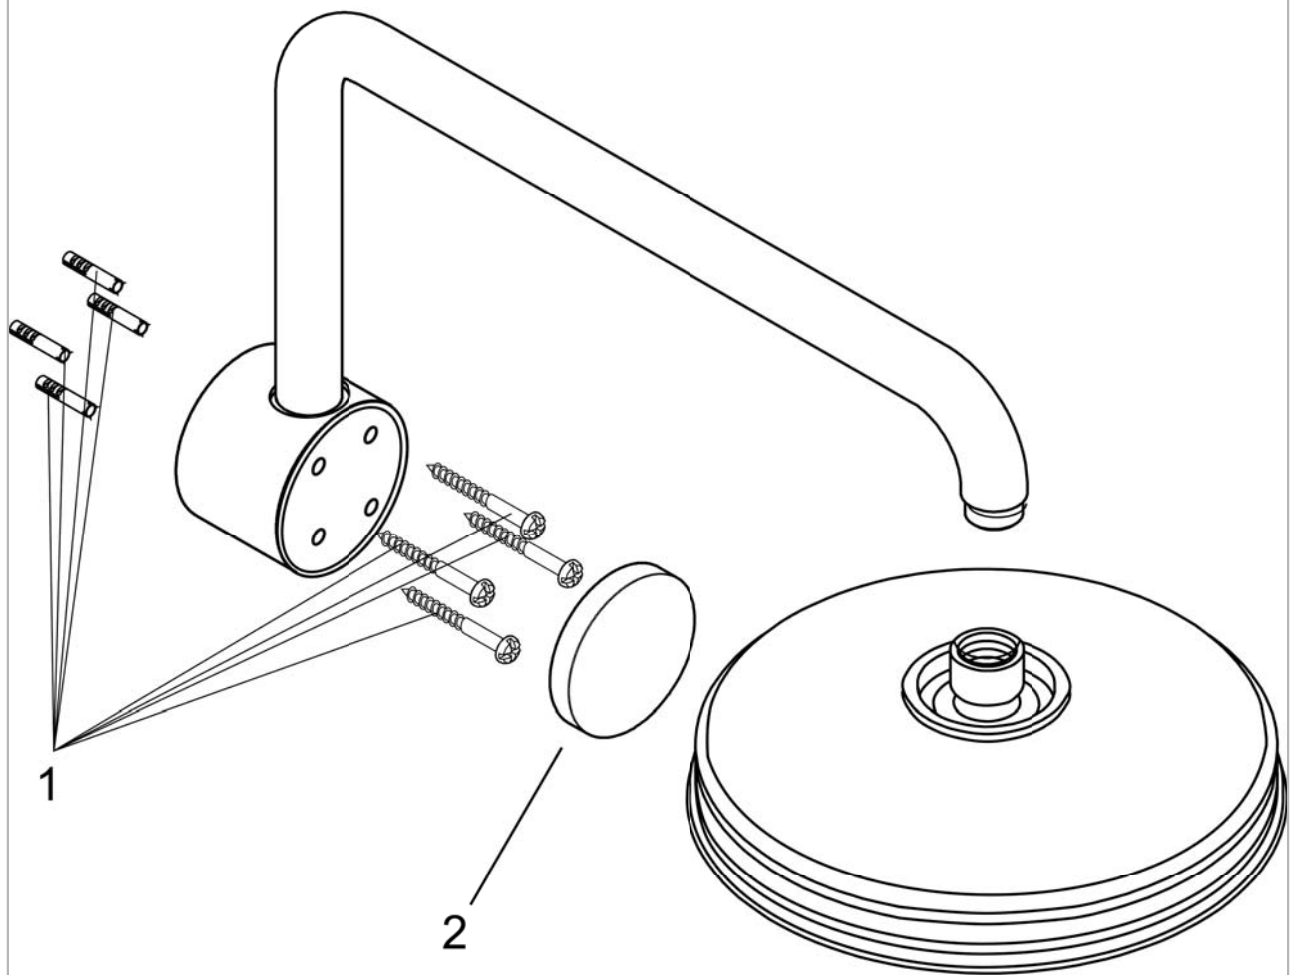

**Raindance
Showerarm**

Finishes : **chrome** Part no. : **06476000**

Description

Features

- Brass
- 1/2" NPT
- mounting plate, Escutcheon

Item details

Compliance

Product image

Scale drawing

**Raindance
Showerarm**

Finishes : **chrome** Part no. : **06476000**

Exploded drawing

Year of production: >11/06

Raindance
Showerarm
 Finishes : **chrome** Part no. : **06476000**

Spare parts list

Year of production: >11/06

Pos.	Description	Part no.	Price	PU
1	mounting set	98689000	-	1
2	cover	98690000	-	1