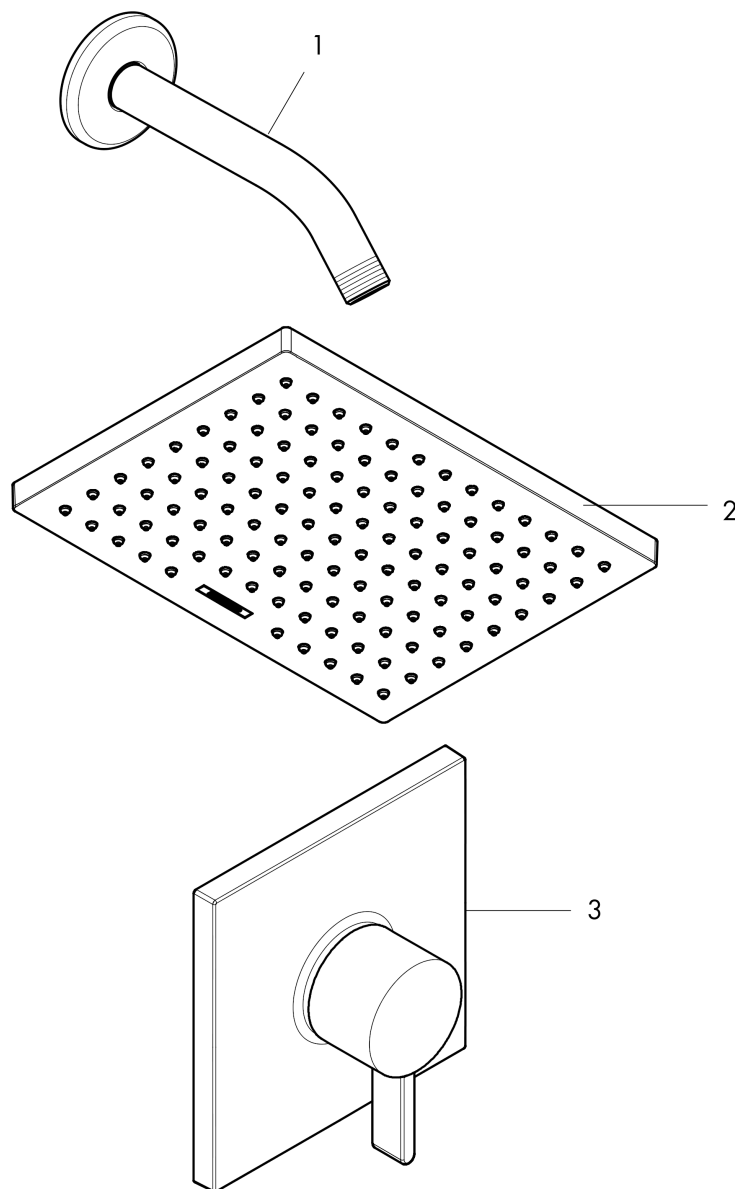

### Features

- Consists of: Showerhead, Showerarm, Pressure balance trim
- Spray modes: Rain
- Ball-joint: Showerhead angle adjustable
- Flow: 1.5 GPM (5.7 L/Min)
- Use of outlets: Temperature and on/off control for 1 outlet

## Product image

## Scale drawing

Vernis Shape  
Pressure Balance Shower Set, 1.5 GPM  
Surface: chrome Part no. : 04960000

Exploded drawing

Year of production: >06/22

**Vernis Shape**  
**Pressure Balance Shower Set, 1.5 GPM**  
 Surface: **chrome** Part no. : **04960000**