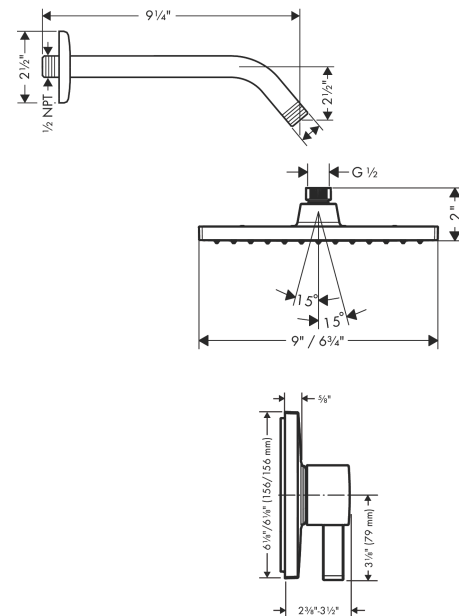

### Features

- Consists of: Showerhead, Showerarm, Pressure balance trim
- Spray modes: Rain
- Ball-joint: Showerhead angle adjustable
- Flow: 1.5 GPM (5.7 L/Min)
- Use of outlets: Temperature and on/off control for 1 outlet

## Scale drawing

Vernis Shape  
Pressure Balance Shower Set, 1.5 GPM  
Surface: chrome Part no. : 04960000

Exploded drawing

Year of production: >06/22

**Vernis Shape**  
**Pressure Balance Shower Set, 1.5 GPM**  
 Surface: **chrome** Part no. : **04960000**