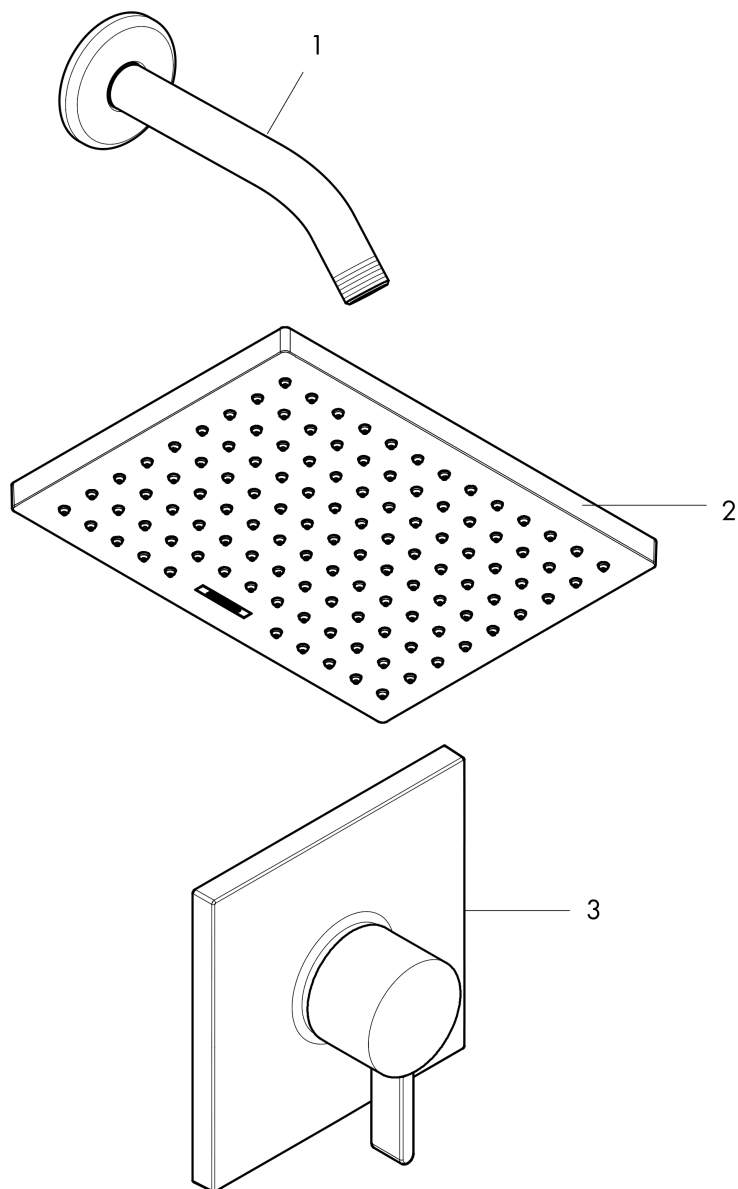

Vernis Shape
Pressure Balance Shower Set, 1.75 GPM
 Surface: **chrome** Part no. : **04959000**

Description

Features

- Consists of: Showerhead, Showerarm, Pressure balance trim
- Spray modes: Rain
- Ball-joint: Showerhead angle adjustable
- Flow: 1.75 GPM (6.6 L/Min)
- Use of outlets: Temperature and on/off control for 1 outlet

Item details

Technology

Compliance

Product image

Scale drawing

Vernis Shape
Pressure Balance Shower Set, 1.75 GPM
 Surface: **chrome** Part no. : **04959000**

Exploded drawing

Year of production: >06/22

Vernis Shape
Pressure Balance Shower Set, 1.75 GPM
 Surface: **chrome** Part no. : **04959000**

Spare parts list

Year of production: >06/22

Pos.	Description	Part no.	Price	PU
1	shower arm	04186003	-	1
2	-	26283001	-	1
3	Finish set	15724001	-	1
a	base body	01850181	-	1
b	extension 22 mm	13593000	-	1