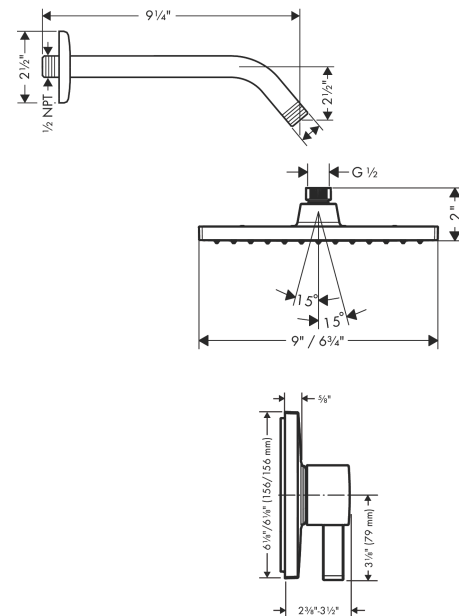

Vernis Shape
Pressure Balance Shower Set, 1.75 GPM
 Surface: **chrome** Part no. : **04959000**

Description

Features

- Consists of: Showerhead, Showerarm, Pressure balance trim
- Spray modes: Rain
- Ball-joint: Showerhead angle adjustable
- Flow: 1.75 GPM (6.6 L/Min)
- Use of outlets: Temperature and on/off control for 1 outlet

Item details

Technology

Compliance

Product image

Scale drawing

Vernis Shape
Pressure Balance Shower Set, 1.75 GPM
 Surface: **chrome** Part no. : **04959000**

Exploded drawing

Year of production: >06/22

Vernis Shape
Pressure Balance Shower Set, 1.75 GPM
 Surface: **chrome** Part no. : **04959000**

Spare parts list

Year of production: >06/22

Pos.	Description	Part no.	Price	PU
1	shower arm	04186003	-	1
2	-	26283001	-	1
3	Finish set	15724001	-	1
a	base body	01850181	-	1
b	extension 22 mm	13593000	-	1