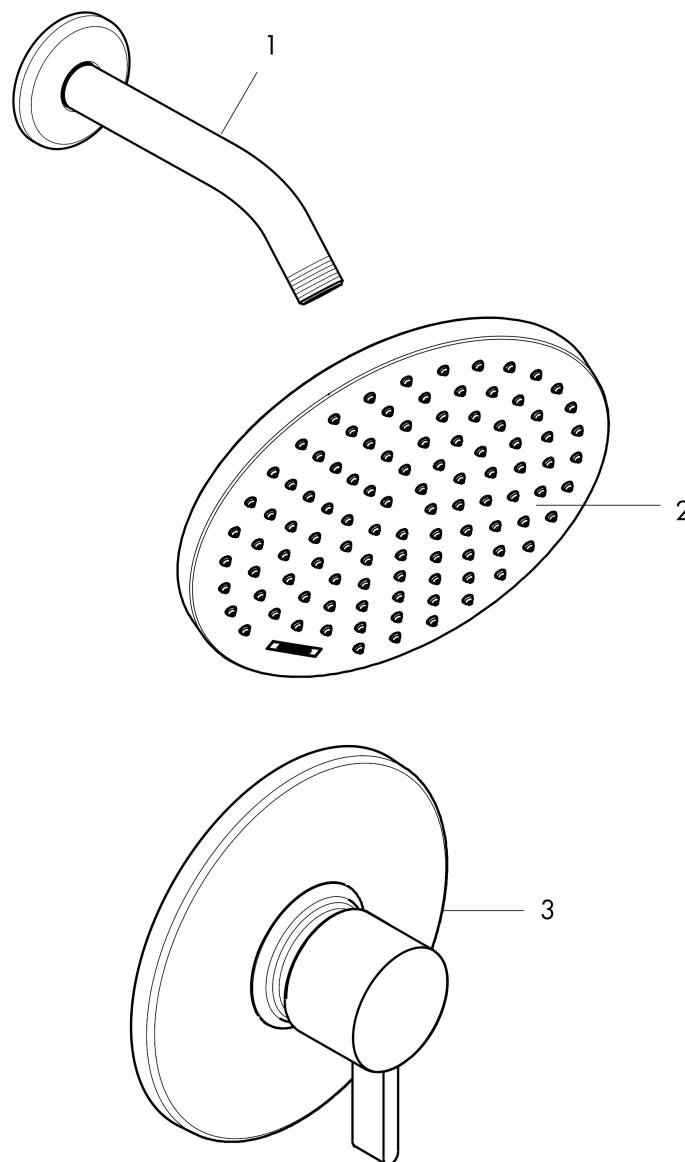

Vernis Blend
Pressure Balance Shower Set, 1.5 GPM
 Surface: **chrome** Part no. : **04954000**

Description

Features

- Consists of: Showerhead, Showerarm, Pressure balance trim
- Spray modes: Rain
- Ball-joint: Showerhead angle adjustable
- Flow: 1.5 GPM (5.7 L/Min)

Item details

Technology

Compliance

Product image

Scale drawing

Vernis Blend
Pressure Balance Shower Set, 1.5 GPM
Surface: **chrome** Part no. : **04954000**

Exploded drawing

Year of production: >06/22

Vernis Blend
Pressure Balance Shower Set, 1.5 GPM
 Surface: **chrome** Part no. : **04954000**

Spare parts list

Year of production: >06/22

Pos.	Description	Part no.	Price	PU
1	shower arm	04186003	-	1
2	-	26093001	-	1
3	Finish set	04233000	-	1
a	base body	01850181	-	1
b	extension 22 mm (Ø 170 mm)	13596000	-	1