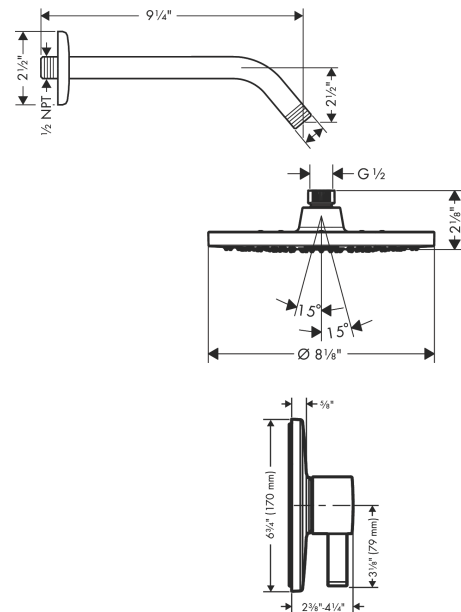

Vernis Blend
Pressure Balance Shower Set, 1.5 GPM
 Surface: **chrome** Part no. : **04954000**

Description

Features

- Consists of: Showerhead, Showerarm, Pressure balance trim
- Spray modes: Rain
- Ball-joint: Showerhead angle adjustable
- Flow: 1.5 GPM (5.7 L/Min)

Item details

Technology

Compliance

Product image

Scale drawing

Vernis Blend
Pressure Balance Shower Set, 1.5 GPM
Surface: **chrome** Part no. : **04954000**

Exploded drawing

Year of production: >06/22

Vernis Blend
Pressure Balance Shower Set, 1.5 GPM
 Surface: **chrome** Part no. : **04954000**

Spare parts list

Year of production: >06/22

Pos.	Description	Part no.	Price	PU
1	shower arm	04186003	-	1
2	-	26093001	-	1
3	Finish set	04233000	-	1
a	base body	01850181	-	1
b	extension 22 mm (Ø 170 mm)	13596000	-	1