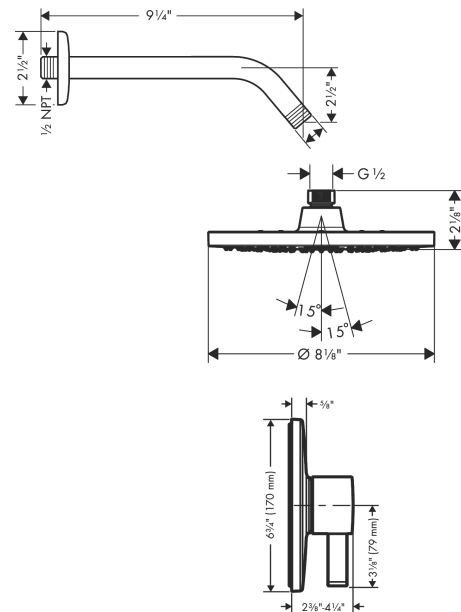

Vernis Blend
Pressure Balance Shower Set, 1.75 GPM
Surface: **chrome** Part no. : **04953000**

Description

Features

- Consists of: Showerhead, Showerarm, Pressure balance trim
- Spray modes: Rain
- Ball-joint: Showerhead angle adjustable
- Flow: 1.75 GPM (6.6 L/Min)

Item details

Technology

Compliance

Product image

Scale drawing