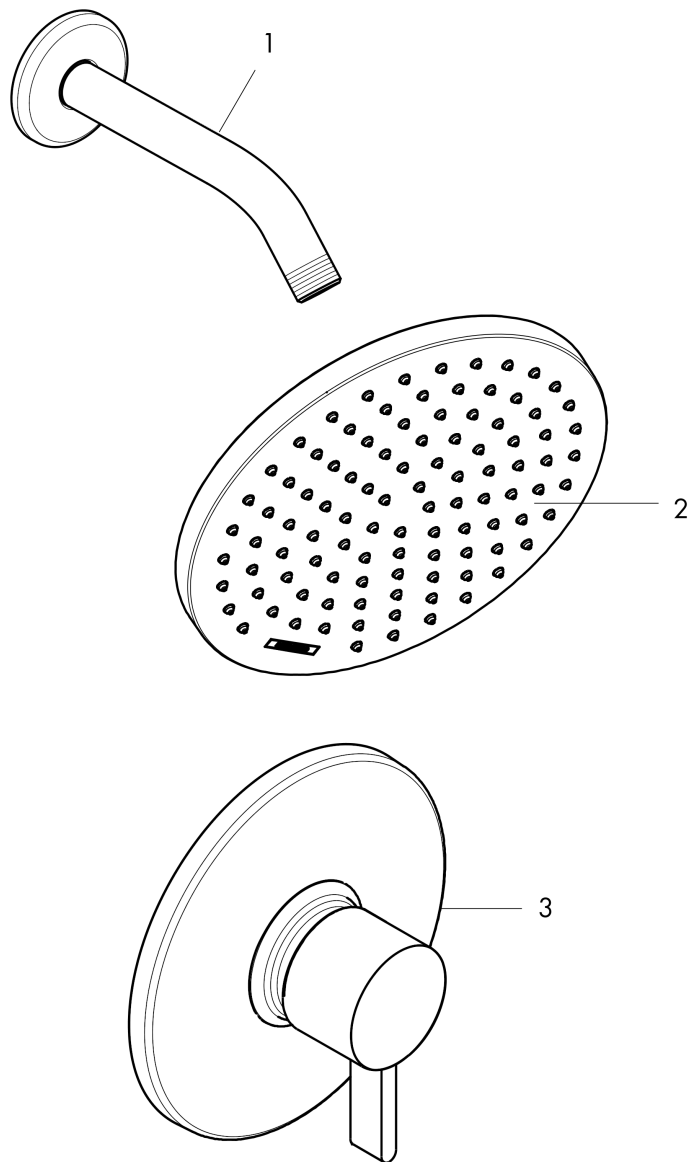

### Features

- Consists of: Showerhead, Showerarm, Pressure balance trim
- Spray modes: Rain
- Ball-joint: Showerhead angle adjustable
- Flow: 1.75 GPM (6.6 L/Min)

## Product image

## Scale drawing

**Vernis Blend**  
**Pressure Balance Shower Set, 1.75 GPM**  
Surface: **chrome** Part no. : **04953000**

Exploded drawing

Year of production: >06/22

**Vernis Blend**  
**Pressure Balance Shower Set, 1.75 GPM**  
 Surface: **chrome** Part no. : **04953000**

**Spare parts list**

Year of production: >06/22

<b>Pos.</b>	<b>Description</b>	<b>Part no.</b>	<b>Price</b>	<b>PU</b>
1	shower arm	04186003	-	1
2	head shower	26277001	-	1
3	Finish set	04233000	-	1
a	base body	01850181	-	1
b	extension 22 mm (Ø 170 mm)	13596000	-	1