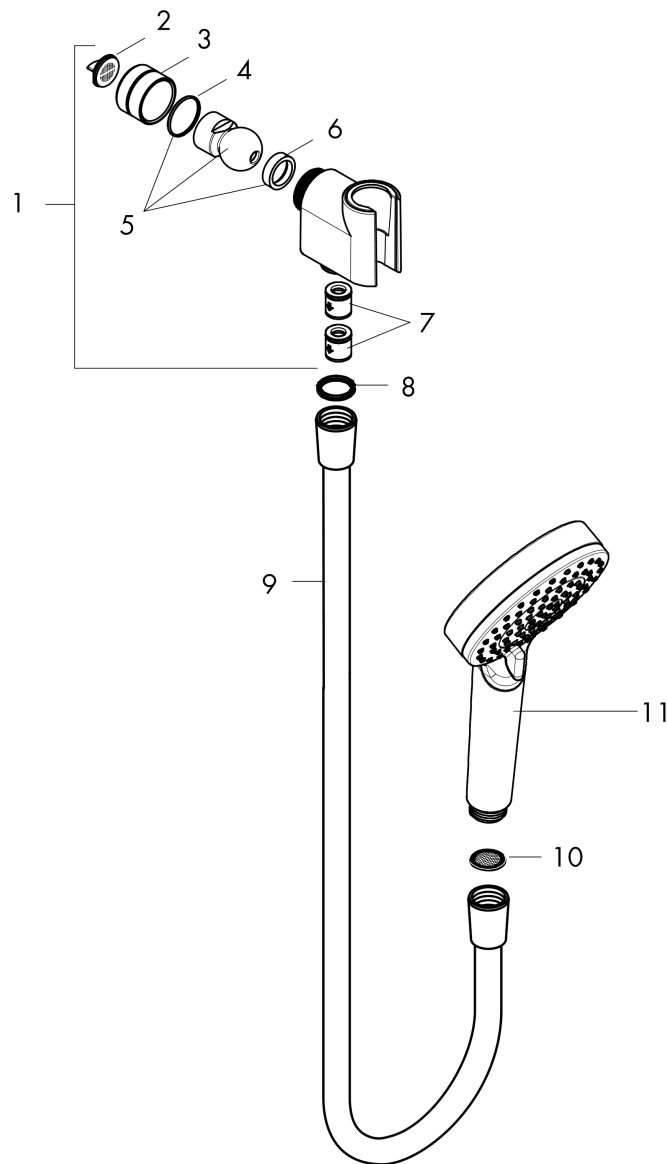

Vernis Blend
Shower holder set 100 Vario 1.5 GPM
 Surface: **chrome** Part no. : **04951000**

Exploded drawing

Year of production: >06/22

Vernis Blend

Shower holder set 100 Vario 1.5 GPM

Surface: **chrome** Part no. : **04951000**

Spare parts list

Year of production: >06/22

Pos.	Description	Part no.	Price	PU
1	support	04580000	-	1
2	filter packing	88649000	-	1
3	nut	97958000	-	1
4	lever collar	97536000	-	1
5	ball joint	97331000	-	1
6	seal	97606000	-	1
7	set of non return valves DW 15	94074000	-	1
8	seal	98058000	-	1
9	shower hose 1,60 m	28276003	-	1
10	filter packing	94246000	-	1
11	-	26090001	-	1