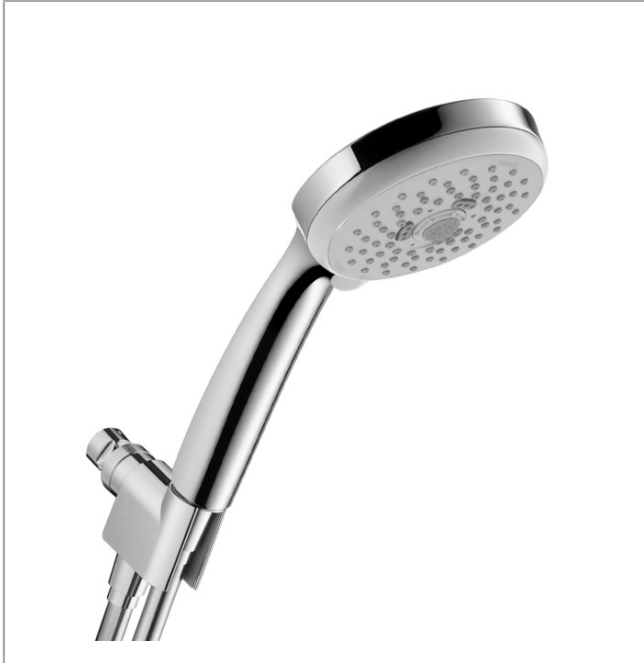

Croma 100
Handshower Set 3-Jet, 1.75 GPM
 Surface: **chrome** Part no. : **04944000**

Description

Features

- Consists of: Handshower, Handshower holder, Handshower hose
- Integrated support function
- Spray modes: Rain, Pulsating Massage, Intense Turbo
- Continuous spray mode adjustment
- Flow: 1.75 GPM (6.6 L/Min)
- Pivot connector prevents hose from tangling
- Wall supports made of plastic
- Rinseable screen seal

Item details

Technology

Compliance

Product image

Scale drawing