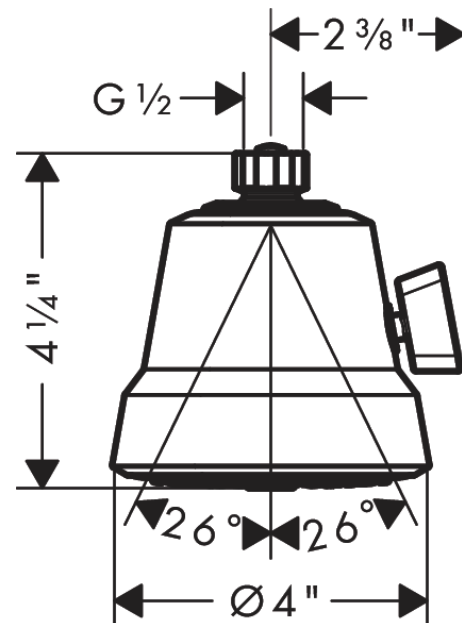

**Club**

**Showerhead 100 3-Jet, 1.5 GPM**

Surface: **chrome** Part no. : **04928000**

**Description**

**Features**

- Shower head size: 100 mm
- Spray modes: Rain, Pulsating Massage, Intense Turbo
- 360° Control spray mode adjustment
- 75 no-clog spray channels
- Flow: 1.5 GPM (5.7 L/Min)

**Item details**

**Technology**

**Compliance**

**Product image**

**Scale drawing**

**Club**  
**Showerhead 100 3-Jet, 1.5 GPM**  
Surface: **chrome** Part no. : **04928000**

Exploded drawing

Year of production: >01/22

**Club**

**Showerhead 100 3-Jet, 1.5 GPM**

Surface: **chrome** Part no. : **04928000**

**Spare parts list**

Year of production: >01/22

<b>Pos.</b>	<b>Description</b>	<b>Part no.</b>	<b>Price</b>	<b>PU</b>
1	filter packing	88649000	-	1