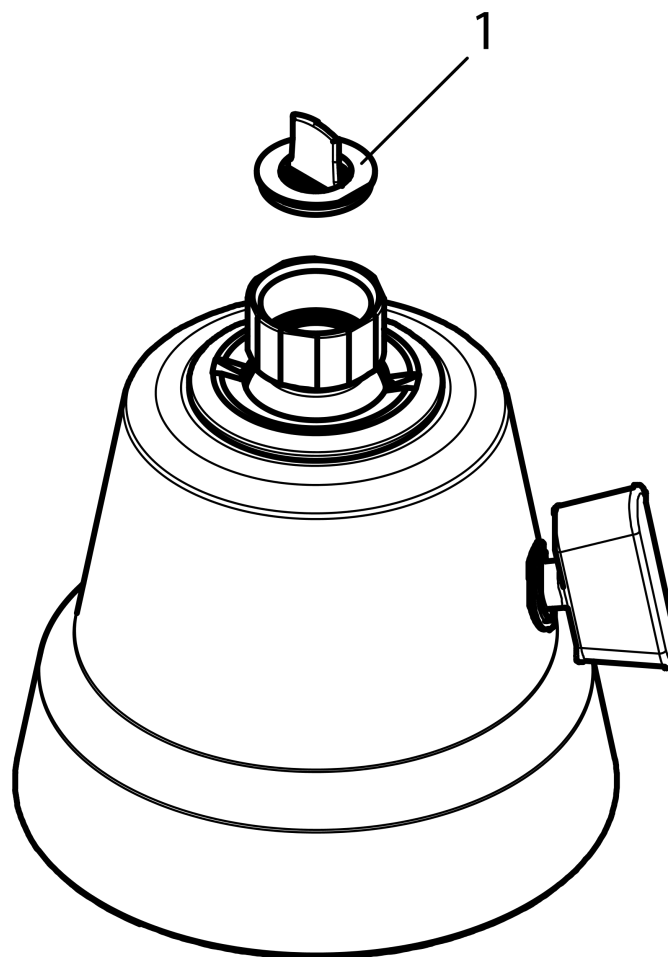

**Club**

**Showerhead 100 3-Jet, 1.5 GPM**

Surface: **chrome** Part no. : **04928000**

**Description**

**Features**

- Shower head size: 100 mm
- Spray modes: Rain, Pulsating Massage, Intense Turbo
- 360° Control spray mode adjustment
- 75 no-clog spray channels
- Flow: 1.5 GPM (5.7 L/Min)

**Item details**

**Technology**

**Compliance**

**Product image**

**Scale drawing**

**Club**  
**Showerhead 100 3-Jet, 1.5 GPM**  
Surface: **chrome** Part no. : **04928000**

Exploded drawing

Year of production: >01/22

**Club**

**Showerhead 100 3-Jet, 1.5 GPM**

Surface: **chrome** Part no. : **04928000**

**Spare parts list**

Year of production: >01/22

<b>Pos.</b>	<b>Description</b>	<b>Part no.</b>	<b>Price</b>	<b>PU</b>
1	filter packing	88649000	-	1