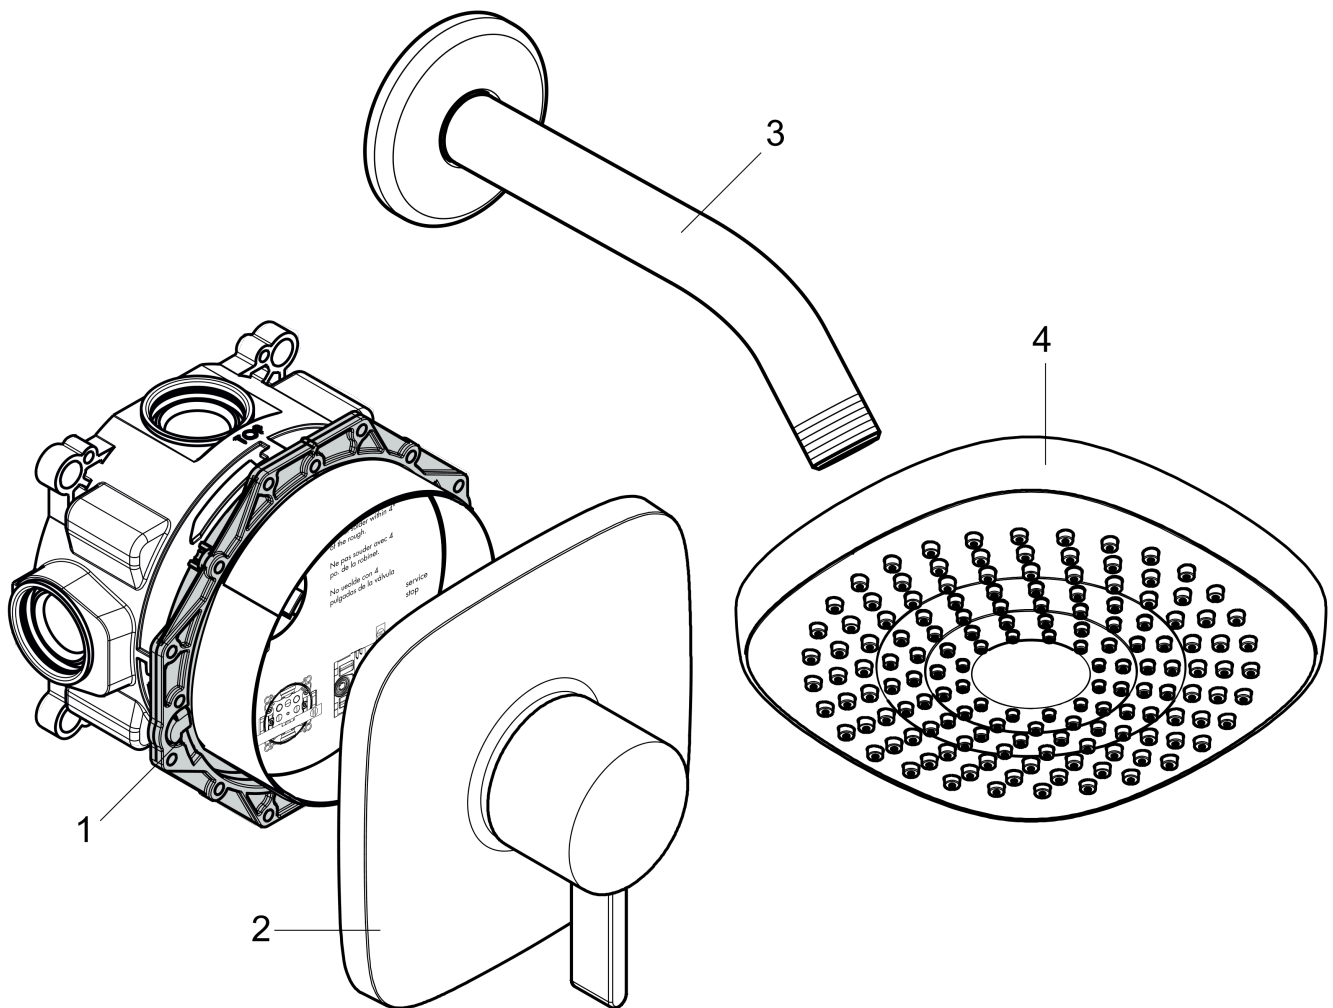

#### Features

- Consists of: Showerhead, Showerarm, Pressure balance trim, Rough
- Shower head size: 187 x 187 mm
- Spray modes: Rain, IntenseRain
- Spray type alternation: Select button for comfortable alternation of spray modes
- Ball-joint: Showerhead angle adjustable
- Flow: 2.0 GPM (7.6 L/Min)
- Use of outlets: Temperature and on/off control for 1 outlet

### Product image

### Scale drawing

**Croma Select E**  
**Pressure Balance Shower Set with Rough, 2.0 GPM**  
 Surface: **chrome** Part no. : **04911000**

Exploded drawing

Year of production: >08/20

**Croma Select E**  
**Pressure Balance Shower Set with Rough, 2.0 GPM**  
 Surface: **chrome** Part no. : **04911000**

**Spare parts list**

Year of production: >08/20

<b>Pos.</b>	<b>Description</b>	<b>Part no.</b>	<b>Price</b>	<b>PU</b>
1	base body	01850181	-	1
2	Finish set	15718001	-	1
3	shower arm	04186003	-	1
4	showerhead cpl.	26528001	-	1