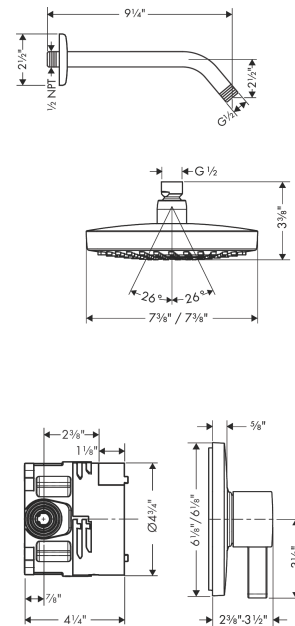

#### Features

- Consists of: Showerhead, Showerarm, Pressure balance trim, Rough
- Shower head size: 187 x 187 mm
- Spray modes: Rain, IntenseRain
- Spray type alternation: Select button for comfortable alternation of spray modes
- Ball-joint: Showerhead angle adjustable
- Flow: 2.0 GPM (7.6 L/Min)
- Use of outlets: Temperature and on/off control for 1 outlet

### Scale drawing

**Croma Select E**  
**Pressure Balance Shower Set with Rough, 2.0 GPM**  
 Surface: **chrome** Part no. : **04911000**

Exploded drawing

Year of production: >08/20

**Croma Select E**  
**Pressure Balance Shower Set with Rough, 2.0 GPM**  
 Surface: **chrome** Part no. : **04911000**

**Spare parts list**

Year of production: >08/20

<b>Pos.</b>	<b>Description</b>	<b>Part no.</b>	<b>Price</b>	<b>PU</b>
1	base body	01850181	-	1
2	Finish set	15718001	-	1
3	shower arm	04186003	-	1
4	showerhead cpl.	26528001	-	1