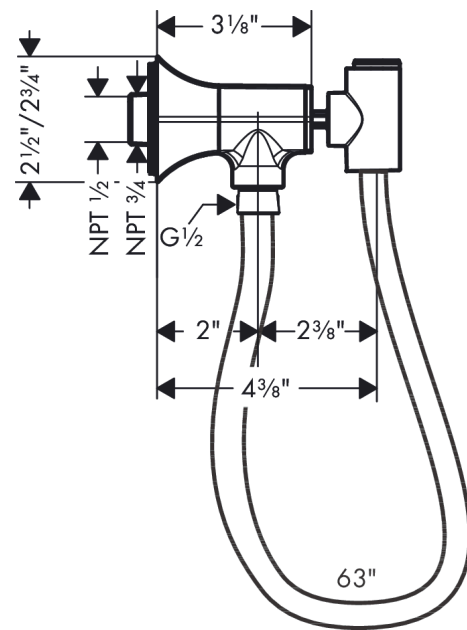

**Locarno**  
**Handshower Porter with Outlet**  
 Surface: **chrome** Part no. : **04831000**

**Description**

**Features**

- Consists of: Porter unit, Handshower hose
- Metal
- 1/2" NPT
- For shower hoses with a conical nut

**Item details**

**Compliance**

**Product image**

**Scale drawing**

**Locarno**  
**Handshower Porter with Outlet**  
 Surface: **chrome** Part no. : **04831000**

Exploded drawing

Year of production: >02/21

**Locarno**

**Handshower Porter with Outlet**

Surface: **chrome** Part no. : **04831000**

**Spare parts list**

Year of production: >02/21

Pos.	Description	Part no.	Price	PU
1	connecting thread	96472001	-	1
2	set of non return valves DW 15	94074000	-	1
3	seal	98058000	-	1
4	shower hose 1,60 m	28276003	-	1