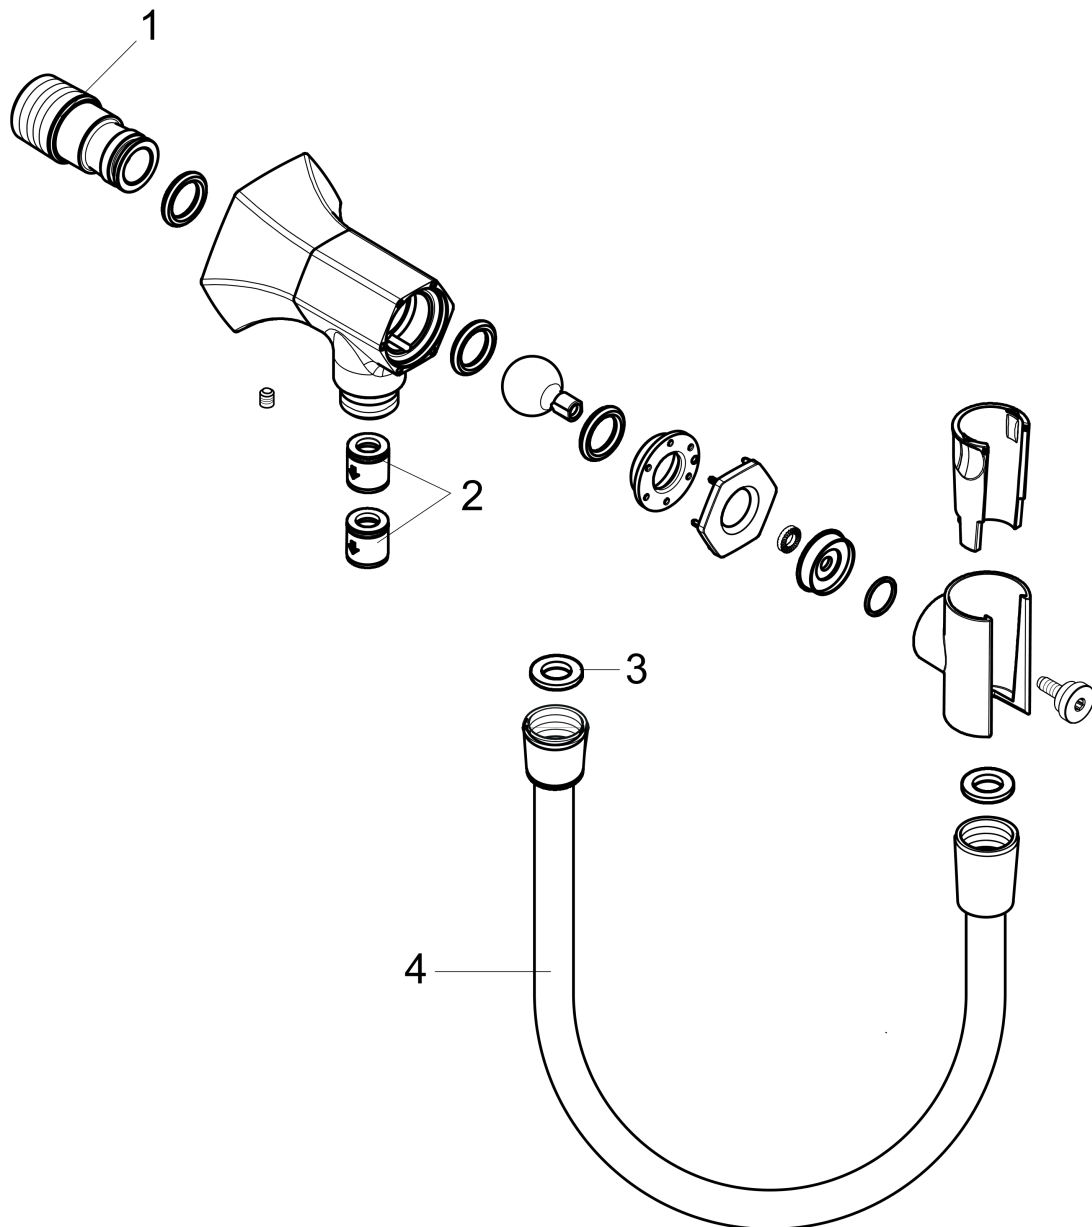

**Locarno**  
**Handshower Porter with Outlet**  
 Surface: **chrome** Part no. : **04831000**

**Description**

**Features**

- Consists of: Porter unit, Handshower hose
- Metal
- 1/2" NPT
- For shower hoses with a conical nut

**Item details**

**Compliance**

**Product image**

**Scale drawing**

**Locarno**  
**Handshower Porter with Outlet**  
 Surface: **chrome** Part no. : **04831000**

Exploded drawing

Year of production: >02/21

**Locarno**

**Handshower Porter with Outlet**

Surface: **chrome** Part no. : **04831000**

**Spare parts list**

Year of production: >02/21

Pos.	Description	Part no.	Price	PU
1	connecting thread	96472001	-	1
2	set of non return valves DW 15	94074000	-	1
3	seal	98058000	-	1
4	shower hose 1,60 m	28276003	-	1