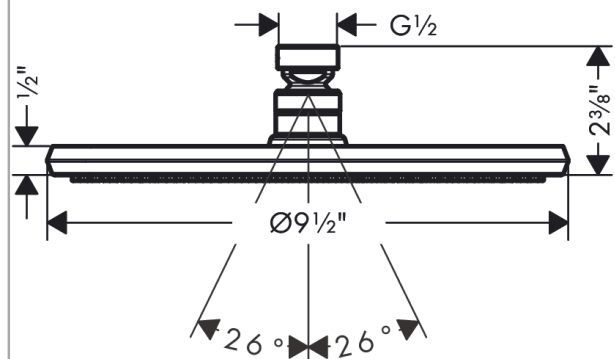

Locarno
Showerhead 240 1-Jet, 1.75 GPM
 Surface: **chrome** Part no. : **04824000**

Description

Features

- Shower head size: 240 mm
- Spray modes: PowderRain
- Spray face finish: Chrome
- Flow: 1.75 GPM (6.6 L/Min)

Item details

Technology

Compliance

Product image

Scale drawing

Locarno
Showerhead 240 1-Jet, 1.75 GPM
Surface: **chrome** Part no. : **04824000**

Exploded drawing

Year of production: >02/21

Locarno

Showerhead 240 1-Jet, 1.75 GPM

Surface: **chrome** Part no. : **04824000**

Spare parts list

Year of production: >02/21

Pos.	Description	Part no.	Price	PU
1	lock washer	98942000	-	1
2	filter	92672000	-	1
3	nut	97958000	-	1
a	seal	97606000	-	1
b	lever collar	97536000	-	1