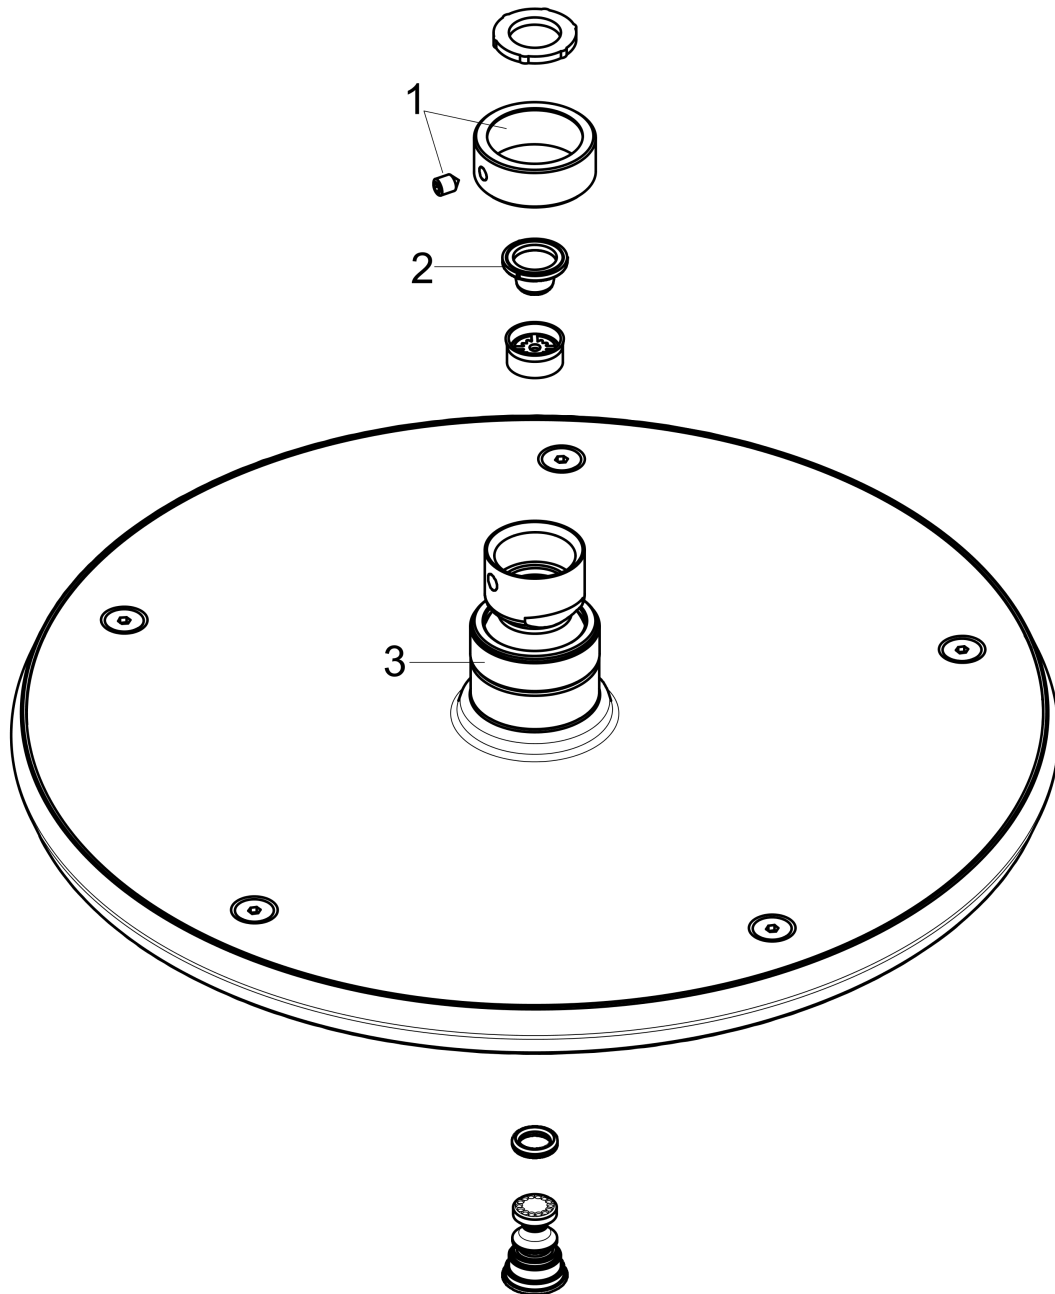

Locarno
Showerhead 240 1-Jet, 1.75 GPM
 Surface: **chrome** Part no. : **04824000**

Description

Features

- Shower head size: 240 mm
- Spray modes: PowderRain
- Spray face finish: Chrome
- Flow: 1.75 GPM (6.6 L/Min)

Item details

Technology

Compliance

Product image

Scale drawing

Locarno
Showerhead 240 1-Jet, 1.75 GPM
Surface: **chrome** Part no. : **04824000**

Exploded drawing

Year of production: >02/21

Locarno

Showerhead 240 1-Jet, 1.75 GPM

Surface: **chrome** Part no. : **04824000**

Spare parts list

Year of production: >02/21

Pos.	Description	Part no.	Price	PU
1	lock washer	98942000	-	1
2	filter	92672000	-	1
3	nut	97958000	-	1
a	seal	97606000	-	1
b	lever collar	97536000	-	1