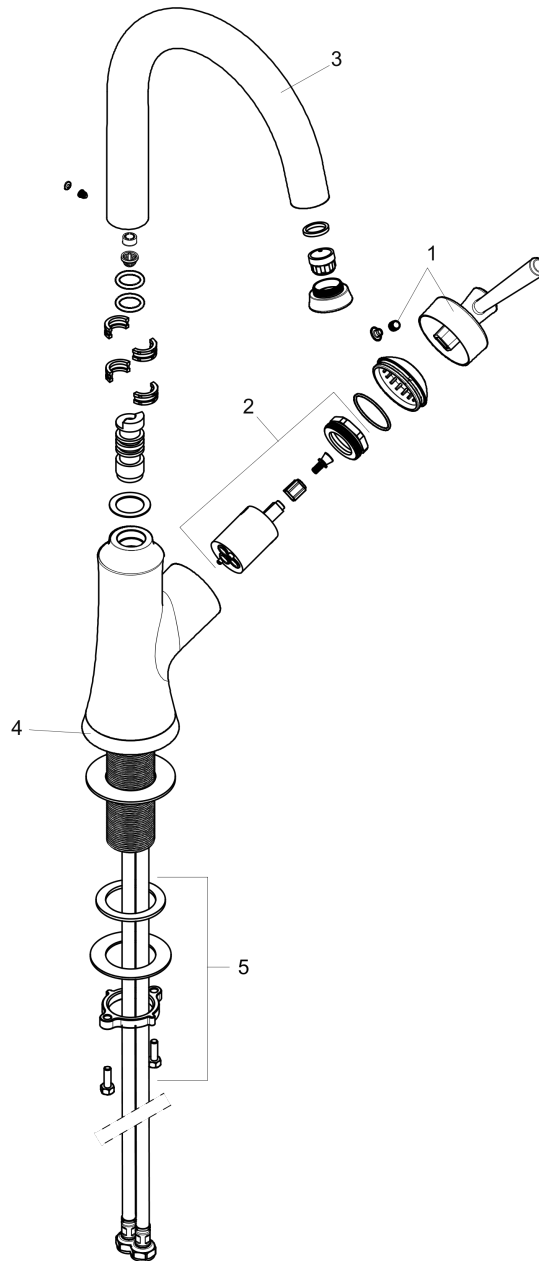

Joleena

Bar Faucet, 1.5 GPM

Finishes : **chrome** Part no. : **04795000**

Description

Features

- Swivel range 150°
- Aerated spray
- Single-hole installation
- Flow: 1.5 GPM (5.7 L/Min)
- Ceramic cartridge
- 3/8" hoses

Item details

Compliance

Product image

Scale drawing

Joleena
Bar Faucet, 1.5 GPM
Finishes : **chrome** Part no. : **04795000**

Exploded drawing

Year of production: >01/20

Joleena
Bar Faucet, 1.5 GPM
 Finishes : **chrome** Part no. : **04795000**

Spare parts list

Year of production: >01/20

Pos.	Description	Part no.	Price	PU
1	handle	93539000	-	1
2	cartridge, assy	93259000	-	1
3	spout cpl.	93541000	-	1
4	escutcheon	93537000	-	1
5	fixing set	93263000	-	1
a	flange	93256000	-	1