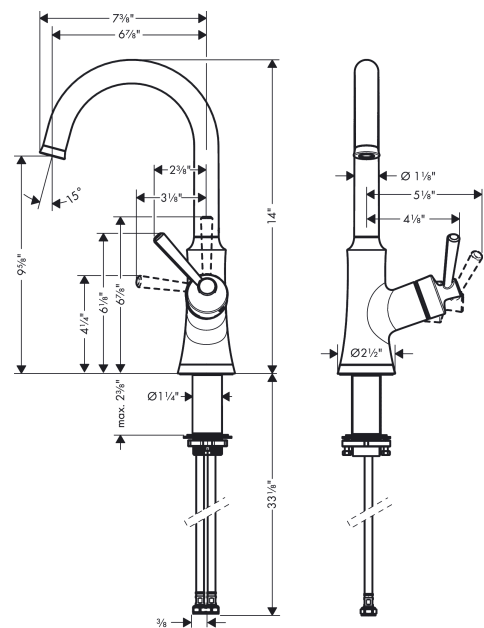

Joleena

Bar Faucet, 1.5 GPM

Finishes : **chrome** Part no. : **04795000**

Description

Features

- Swivel range 150°
- Aerated spray
- Single-hole installation
- Flow: 1.5 GPM (5.7 L/Min)
- Ceramic cartridge
- 3/8" hoses

Item details

Compliance

Product image

Scale drawing

Joleena
Bar Faucet, 1.5 GPM
Finishes : **chrome** Part no. : **04795000**

Exploded drawing

Year of production: >01/20

Joleena
Bar Faucet, 1.5 GPM
 Finishes : **chrome** Part no. : **04795000**

Spare parts list

Year of production: >01/20

Pos.	Description	Part no.	Price	PU
1	handle	93539000	-	1
2	cartridge, assy	93259000	-	1
3	spout cpl.	93541000	-	1
4	escutcheon	93537000	-	1
5	fixing set	93263000	-	1
a	flange	93256000	-	1